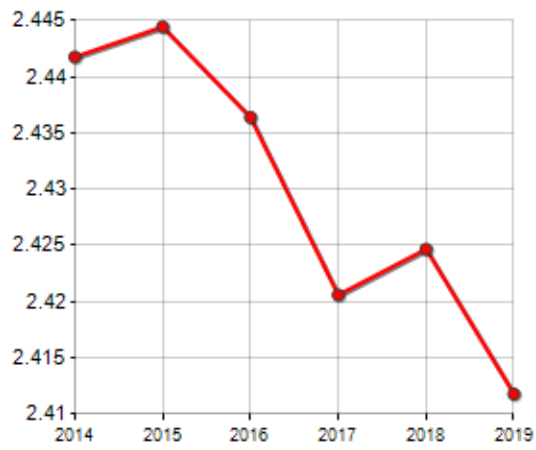

Bachelors/Bachelorette

is on 3803° place among 7903 municipalities per % Divorced Males/ Divorced Females

is on 3525° place among 7903 municipalities per % Widows (Male/Female)