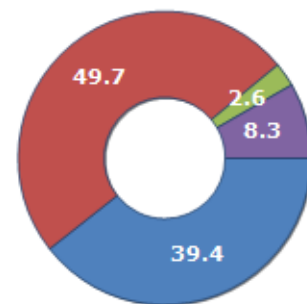

Resident families and related trend since (Year 2019), the average number of members of the family and its related trend since (Year 2019), civil status: bachelors/Bachelorette, married, divorced and widows / widowers in
Municipality of MAIOLATI SPONTINI

CIVIL STATUS (YEAR 2018)

Civil Status	(n.)	%
Bachelors	1,305	21.04
Bachelorette	1,137	18.34
Married Males	1,517	24.46
Married Females	1,563	25.21
Divorced Males	72	1.16
Divorced Females	92	1.48
Widowers	73	1.18
Widows	442	7.13
Total Residents	6,201	100.00

FAMILIES TREND

Year	Families (N.)	Variation % on previous year	Average components
2014	2,567	-	2.44
2015	2,556	-0.43	2.44
2016	2,555	-0.04	2.44
2017	2,556	+0.04	2.42
2018	2,555	-0.04	2.42
2019	2,567	+0.47	2.41

Average annual variation (2014/2019): **+0.00**

Average annual variation (2016/2019): **+0.16**

CIVIL STATUS (YEAR 2018)

■ Bachelors/Bachelorette
■ Married Males/Married Females
■ Divorced Males/Divorced Females
■ Widowers/Widows

TREND N ° FAMILY MEMBERS

Rankings Municipality of maiolati spontini

is on 2164° place among 7903 municipalities for average number of components of the family

is on 6078° place among 7903 municipalities per %