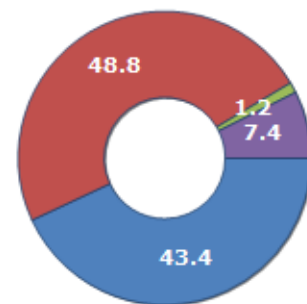

Resident families and related trend since (Year 2019), the average number of members of the family and its related trend since (Year 2019), civil status: bachelors/Bachelorette, married, divorced and widows / widowers in
Municipality of LEONFORTE

CIVIL STATUS (YEAR 2018)

Civil Status	(n.)	%
Bachelors	2,933	22.63
Bachelorette	2,647	20.42
Married Males	3,114	24.02
Married Females	3,160	24.38
Divorced Males	70	0.54
Divorced Females	82	0.63
Widowers	154	1.19
Widows	802	6.19
Total Residents	12,962	100.00

FAMILIES TREND

Year	Families (N.)	Variation % on previous year	Average components
2014	5,328	-	2.55
2015	5,274	-1.01	2.55
2016	5,228	-0.87	2.54
2017	5,191	-0.71	2.52
2018	5,213	+0.42	2.49
2019	5,253	+0.77	2.45

Average annual variation (2014/2019): **-0.28**

Average annual variation (2016/2019): **+0.16**

CIVIL STATUS (YEAR 2018)

TREND N ° FAMILY MEMBERS

Rankings Municipality of leonforte

is on 1688° place among 7903 municipalities for average number of components of the family

is on 1892° place among 7903 municipalities per % Bachelors/Bachelorette