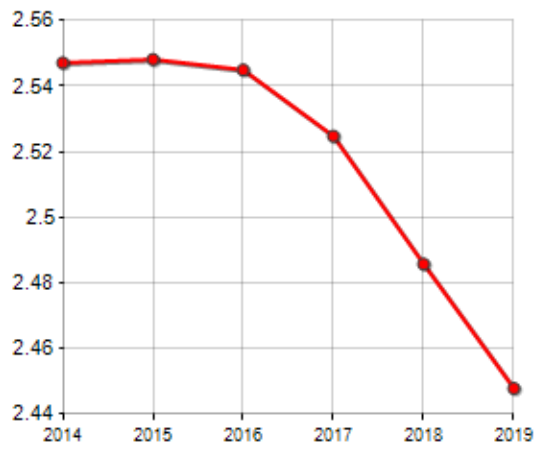

is on 6700° place among 7903 municipalities per % Divorced Males/ Divorced Females
is on 4903° place among 7903 municipalities per % Widows (Male/Female)