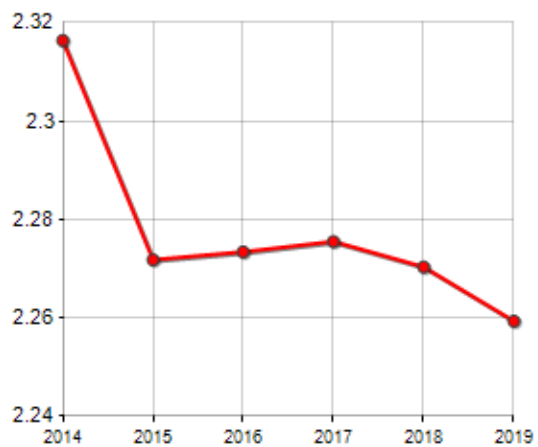

is on 5131° place among 7903 municipalities per % Divorced Males/ Divorced Females

is on 3204° place among 7903 municipalities per % Widows (Male/Female)