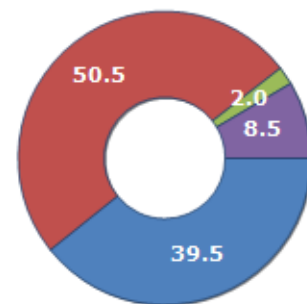

Resident families and related trend since (Year 2019), the average number of members of the family and its related trend since (Year 2019), civil status: bachelors/Bachelorette, married, divorced and widows / widowers in
Municipality of LENTINI

CIVIL STATUS (YEAR 2018)

Civil Status	(n.)	%
Bachelors	4,868	21.07
Bachelorette	4,199	18.18
Married Males	5,798	25.10
Married Females	5,811	25.15
Divorced Males	203	0.88
Divorced Females	259	1.12
Widowers	333	1.44
Widows	1,630	7.06
Total Residents	23,101	100.00

FAMILIES TREND

Year	Families (N.)	Variation % on previous year	Average components
2014	10,491	-	2.32
2015	10,602	+1.06	2.27
2016	10,452	-1.41	2.27
2017	10,339	-1.08	2.28
2018	10,230	-1.05	2.27
2019	10,171	-0.58	2.26

Average annual variation (2014/2019): **-0.62**

Average annual variation (2016/2019): **-0.90**

CIVIL STATUS (YEAR 2018)

TREND N ° FAMILY MEMBERS

Rankings Municipality of lentini

is on 4430° place among 7903 municipalities for average number of components of the family

is on 6068° place among 7903 municipalities per % Bachelors/Bachelorette