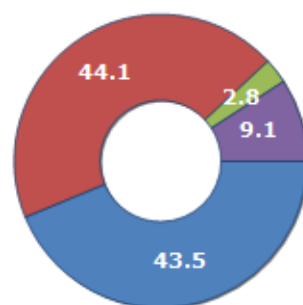

Resident families and related trend since (Year 2019), the average number of members of the family and its related trend since (Year 2019), civil status: bachelors/Bachelorette, married, divorced and widows / widowers in
Municipality of LABRO

CIVIL STATUS (YEAR 2018)

Civil Status	(n.)	%
Bachelors	83	22.99
Bachelorette	75	20.78
Married Males	79	21.88
Married Females	81	22.44
Divorced Males	3	0.83
Divorced Females	7	1.94
Widowers	5	1.39
Widows	28	7.76
Total Residents	361	100.00

FAMILIES TREND

Year	Families (N.)	Variation % on previous year	Average components
2014	208	-	1.85
2015	212	+1.92	1.76
2016	209	-1.42	1.75
2017	180	-13.88	1.95
2018	200	+11.11	1.81
2019	202	+1.00	1.80

Average annual variation (2014/2019): **-0.58**

Average annual variation (2016/2019): **-1.13**

CIVIL STATUS (YEAR 2018)

TREND N ° FAMILY MEMBERS

Rankings Municipality of labro

is on 7561° place among 7903 municipalities for average number of components of the family

is on 1767° place among 7903 municipalities per % Bachelors/Bachelorette