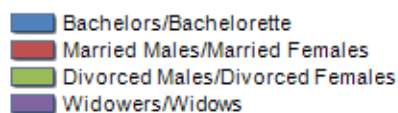

Resident families and related trend since (Year 2019), the average number of members of the family and its related trend since (Year 2019), civil status: bachelors/Bachelorette, married, divorced and widows / widowers in
Municipality of LABRO

CIVIL STATUS (YEAR 2018)

Civil Status	(n.)	%
Bachelors	83	22.99
Bachelorette	75	20.78
Married Males	79	21.88
Married Females	81	22.44
Divorced Males	3	0.83
Divorced Females	7	1.94
Widowers	5	1.39
Widows	28	7.76
Total Residents	361	100.00

FAMILIES TREND

Year	Families (N.)	Variation % on previous year	Average components
2014	208	-	1.85
2015	212	+1.92	1.76
2016	209	-1.42	1.75
2017	180	-13.88	1.95
2018	200	+11.11	1.81
2019	202	+1.00	1.80

Average annual variation (2014/2019): **-0.58**

Average annual variation (2016/2019): **-1.13**

CIVIL STATUS (YEAR 2018)

TREND N ° FAMILY MEMBERS

Rankings Municipality of labro

is on 7561° place among 7903 municipalities for average number of components of the family

is on 1767° place among 7903 municipalities per % Bachelors/Bachelorette