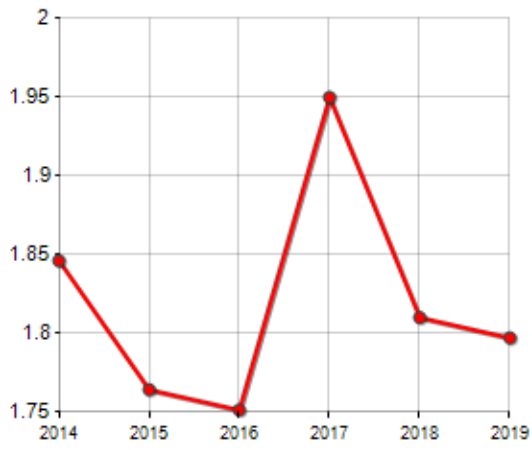

Resident families and related trend since (Year 2019), the average number of members of the family and its related trend since (Year 2019), civil status: bachelors/Bachelorette, married, divorced and widows / widowers in
Municipality of LABRO

CIVIL STATUS (YEAR 2018)

Civil Status	(n.)	%
Bachelors	83	22.99
Bachelorette	75	20.78
Married Males	79	21.88
Married Females	81	22.44
Divorced Males	3	0.83
Divorced Females	7	1.94
Widowers	5	1.39
Widows	28	7.76
Total Residents	361	100.00

FAMILIES TREND

Year	Families (N.)	Variation % on previous year	Average components
2014	208	-	1.85
2015	212	+1.92	1.76
2016	209	-1.42	1.75
2017	180	-13.88	1.95
2018	200	+11.11	1.81
2019	202	+1.00	1.80

Average annual variation (2014/2019): **-0.58**

Average annual variation (2016/2019): **-1.13**

CIVIL STATUS (YEAR 2018)

TREND N ° FAMILY MEMBERS

Rankings Municipality of labro

is on 7561° place among 7903 municipalities for average number of components of the family

is on 1767° place among 7903 municipalities per % Bachelors/Bachelorette

is on 3560° place among 7903 municipalities per % Divorced Males/ Divorced Females

is on 2524° place among 7903 municipalities per % Widows (Male/Female)