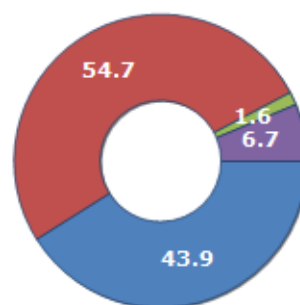

Resident families and related trend since (Year 2019), the average number of members of the family and its related trend since (Year 2019), civil status: bachelors/Bachelorette, married, divorced and widows / widowers in Municipality of GUARDIA PIEMONTESE

CIVIL STATUS (YEAR 2018)

Civil Status	(n.)	%
Bachelors	412	21.39
Bachelorette	379	19.68
Married Males	488	25.34
Married Females	498	25.86
Divorced Males	14	0.73
Divorced Females	14	0.73
Widowers	18	0.93
Widows	103	5.35
Total Residents	1,926	100.00

FAMILIES TREND

Year	Families (N.)	Variation % on previous year	Average components
2014	761	-	2.49
2015	799	+4.99	2.39
2016	828	+3.63	2.32
2017	853	+3.02	2.24
2018	871	+2.11	2.21
2019	866	-0.57	2.08

Average annual variation (2014/2019): +2.62

Average annual variation (2016/2019): +1.51

CIVIL STATUS
(YEAR 2018)

■ Bachelors/Bachelorette
■ Married Males/Married Females
■ Divorced Males/Divorced Females
■ Widowers/Widows

TREND N ° FAMILY MEMBERS

Rankings Municipality of guardia piemontese

is on 6290° place among 7903 municipalities for average number of components of the family

is on 1461° place among 7903 municipalities per %