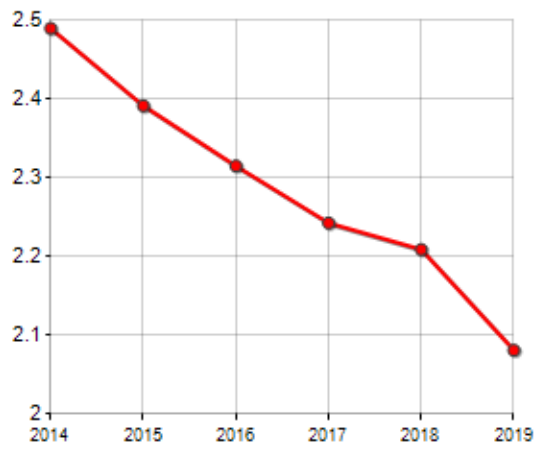

Resident families and related trend since (Year 2019), the average number of members of the family and its related trend since (Year 2019), civil status: bachelors/Bachelorette, married, divorced and widows / widowers in Municipality of GUARDIA PIEMONTESE

CIVIL STATUS (YEAR 2018)

Civil Status	(n.)	%
Bachelors	412	21.39
Bachelorette	379	19.68
Married Males	488	25.34
Married Females	498	25.86
Divorced Males	14	0.73
Divorced Females	14	0.73
Widowers	18	0.93
Widows	103	5.35
Total Residents	1,926	100.00

FAMILIES TREND

Year	Families (N.)	Variation % on previous year	Average components
2014	761	-	2.49
2015	799	+4.99	2.39
2016	828	+3.63	2.32
2017	853	+3.02	2.24
2018	871	+2.11	2.21
2019	866	-0.57	2.08

Average annual variation (2014/2019): +2.62

Average annual variation (2016/2019): +1.51

CIVIL STATUS
(YEAR 2018)

■ Bachelors/Bachelorette
■ Married Males/Married Females
■ Divorced Males/Divorced Females
■ Widowers/Widows

TREND N ° FAMILY MEMBERS

Rankings Municipality of guardia piemontese

is on 6290° place among 7903 municipalities for average number of components of the family

is on 1461° place among 7903 municipalities per %

Bachelors/Bachelorette

is on 6000° place among 7903 municipalities per % Divorced Males/ Divorced Females

is on 6033° place among 7903 municipalities per % Widows (Male/Female)