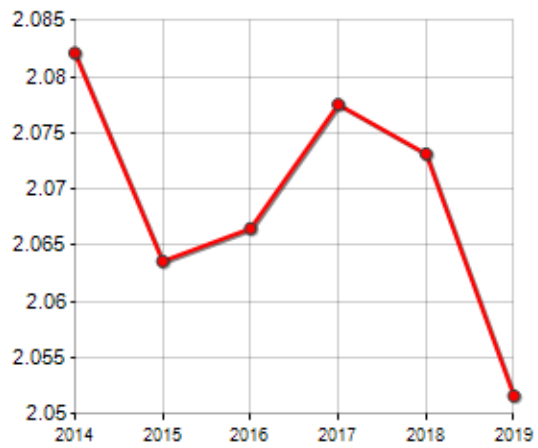

Resident families and related trend since (Year 2019), the average number of members of the family and its related trend since (Year 2019), civil status: bachelors/Bachelorette, married, divorced and widows / widowers in
Municipality of GRECCIO

CIVIL STATUS (YEAR 2018)

Civil Status	(n.)	%
Bachelors	336	21.68
Bachelorette	270	17.42
Married Males	393	25.35
Married Females	381	24.58
Divorced Males	12	0.77
Divorced Females	20	1.29
Widowers	21	1.35
Widows	117	7.55
Total Residents	1,550	100.00

FAMILIES TREND

Year	Families (N.)	Variation % on previous year	Average components
2014	755	-	2.08
2015	755	+0.00	2.06
2016	752	-0.40	2.07
2017	748	-0.53	2.08
2018	752	+0.53	2.07
2019	756	+0.53	2.05

Average annual variation (2014/2019): **+0.03**

Average annual variation (2016/2019): **+0.18**

CIVIL STATUS (YEAR 2018)

■ Bachelors/Bachelorette
■ Married Males/Married Females
■ Divorced Males/Divorced Females
■ Widowers/Widows

TREND N ° FAMILY MEMBERS

Rankings Municipality of greccio

is on 6533° place among 7903 municipalities for average number of components of the family

is on 6400° place among 7903 municipalities per % Bachelors/Bachelorette

is on 5038° place among 7903 municipalities per % Divorced Males/ Divorced Females
is on 2731° place among 7903 municipalities per % Widows (Male/Female)