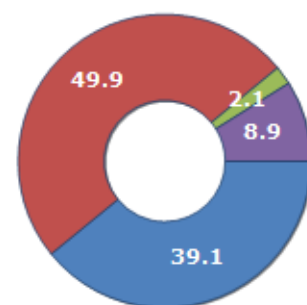

Resident families and related trend since (Year 2019), the average number of members of the family and its related trend since (Year 2019), civil status: bachelors/Bachelorette, married, divorced and widows / widowers in
Municipality of GRECCIO

CIVIL STATUS (YEAR 2018)

Civil Status	(n.)	%
Bachelors	336	21.68
Bachelorette	270	17.42
Married Males	393	25.35
Married Females	381	24.58
Divorced Males	12	0.77
Divorced Females	20	1.29
Widowers	21	1.35
Widows	117	7.55
Total Residents	1,550	100.00

FAMILIES TREND

Year	Families (N.)	Variation % on previous year	Average components
2014	755	-	2.08
2015	755	+0.00	2.06
2016	752	-0.40	2.07
2017	748	-0.53	2.08
2018	752	+0.53	2.07
2019	756	+0.53	2.05

Average annual variation (2014/2019): **+0.03**

Average annual variation (2016/2019): **+0.18**

CIVIL STATUS (YEAR 2018)

■ Bachelors/Bachelorette
■ Married Males/Married Females
■ Divorced Males/Divorced Females
■ Widowers/Widows

TREND N ° FAMILY MEMBERS

Rankings Municipality of greccio

is on 6533° place among 7903 municipalities for average number of components of the family

is on 6400° place among 7903 municipalities per % Bachelors/Bachelorette