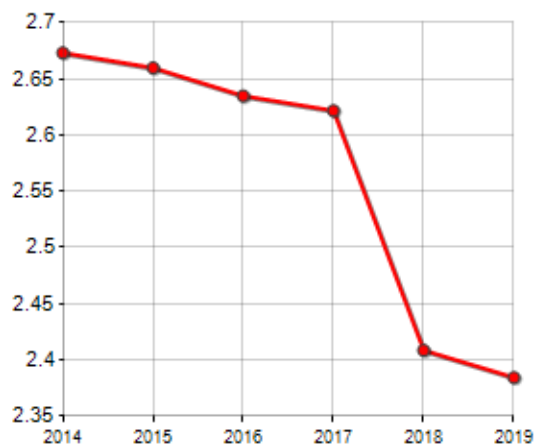

is on 3730° place among 7903 municipalities per % Divorced Males/ Divorced Females

is on 4934° place among 7903 municipalities per % Widows (Male/Female)