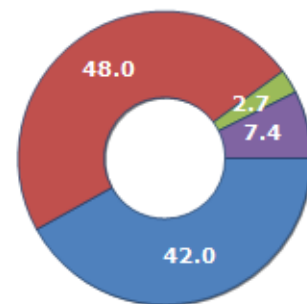

Resident families and related trend since (Year 2019), the average number of members of the family and its related trend since (Year 2019), civil status: bachelors/Bachelorette, married, divorced and widows / widowers in
Municipality of GIARRE

CIVIL STATUS (YEAR 2018)

Civil Status	(n.)	%
Bachelors	6,094	22.21
Bachelorette	5,411	19.72
Married Males	6,567	23.93
Married Females	6,605	24.07
Divorced Males	256	0.93
Divorced Females	478	1.74
Widowers	313	1.14
Widows	1,720	6.27
Total Residents	27,444	100.00

FAMILIES TREND

Year	Families (N.)	Variation % on previous year	Average components
2014	10,352	-	2.67
2015	10,399	+0.45	2.66
2016	10,477	+0.75	2.63
2017	10,507	+0.29	2.62
2018	11,388	+8.38	2.41
2019	11,500	+0.98	2.38

Average annual variation (2014/2019): **+2.13**

Average annual variation (2016/2019): **+3.15**

CIVIL STATUS (YEAR 2018)

■ Bachelors/Bachelorette
■ Married Males/Married Females
■ Divorced Males/Divorced Females
■ Widowers/Widows

TREND N ° FAMILY MEMBERS

Rankings Municipality of giarre

is on 2564° place among 7903 municipalities for average number of components of the family

is on 3380° place among 7903 municipalities per % Bachelors/Bachelorette