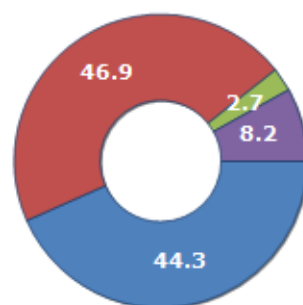

Resident families and related trend since (Year 2019), the average number of members of the family and its related trend since (Year 2019), civil status: bachelors/Bachelorette, married, divorced and widows / widowers in
Municipality of FURCI SICULO

CIVIL STATUS (YEAR 2018)

Civil Status	(n.)	%
Bachelors	756	22.92
Bachelorette	674	20.44
Married Males	742	22.50
Married Females	774	23.47
Divorced Males	30	0.91
Divorced Females	56	1.70
Widowers	47	1.43
Widows	219	6.64
Total Residents	3,298	100.00

FAMILIES TREND

Year	Families (N.)	Variation % on previous year	Average components
2014	1,443	-	2.35
2015	1,447	+0.28	2.34
2016	1,455	+0.55	2.30
2017	1,454	-0.07	2.29
2018	1,456	+0.14	2.27
2019	1,457	+0.07	2.22

Average annual variation (2014/2019): **+0.19**

Average annual variation (2016/2019): **+0.05**

CIVIL STATUS (YEAR 2018)

TREND N ° FAMILY MEMBERS

Rankings Municipality of furci siculo

is on 4964° place among 7903 municipalities for average number of components of the family

is on 1219° place among 7903 municipalities per %