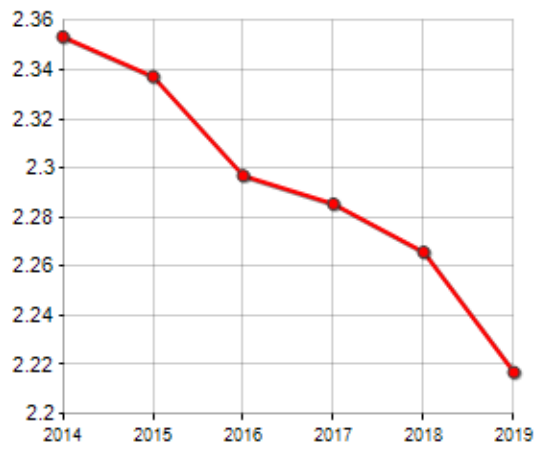

Resident families and related trend since (Year 2019), the average number of members of the family and its related trend since (Year 2019), civil status: bachelors/Bachelorette, married, divorced and widows / widowers in
Municipality of FURCI SICULO

CIVIL STATUS (YEAR 2018)

Civil Status	(n.)	%
Bachelors	756	22.92
Bachelorette	674	20.44
Married Males	742	22.50
Married Females	774	23.47
Divorced Males	30	0.91
Divorced Females	56	1.70
Widowers	47	1.43
Widows	219	6.64
Total Residents	3,298	100.00

FAMILIES TREND

Year	Families (N.)	Variation % on previous year	Average components
2014	1,443	-	2.35
2015	1,447	+0.28	2.34
2016	1,455	+0.55	2.30
2017	1,454	-0.07	2.29
2018	1,456	+0.14	2.27
2019	1,457	+0.07	2.22

Average annual variation (2014/2019): **+0.19**

Average annual variation (2016/2019): **+0.05**

CIVIL STATUS (YEAR 2018)

TREND N ° FAMILY MEMBERS

Rankings Municipality of furci siculo

is on 4964° place among 7903 municipalities for average number of components of the family

is on 1219° place among 7903 municipalities per %

Bachelors/Bachelorette

is on 3766° place among 7903 municipalities per % Divorced Males/ Divorced Females

is on 3640° place among 7903 municipalities per % Widows (Male/Female)