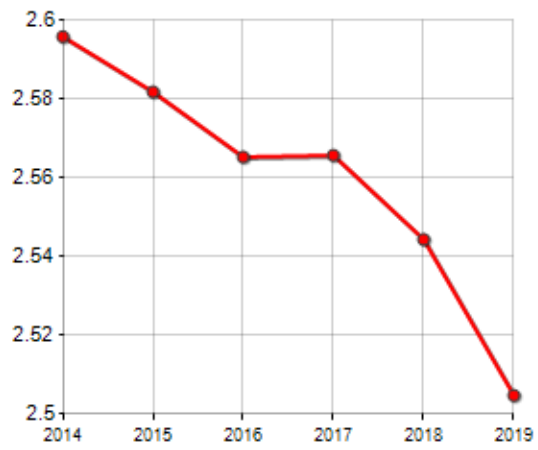

is on 5158° place among 7903 municipalities per % Divorced Males/ Divorced Females

is on 6500° place among 7903 municipalities per % Widows (Male/Female)