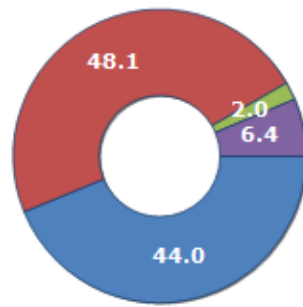

Resident families and related trend since (Year 2019), the average number of members of the family and its related trend since (Year 2019), civil status: bachelors/Bachelorette, married, divorced and widows / widowers in Municipality of FLORIDIA

CIVIL STATUS (YEAR 2018)		
Civil Status	(n.)	%
Bachelors	5,402	23.83
Bachelorette	4,526	19.97
Married Males	5,371	23.70
Married Females	5,481	24.18
Divorced Males	207	0.91
Divorced Females	242	1.07
Widowers	255	1.13
Widows	1,181	5.21
Total Residents	22,665	100.00

FAMILIES TREND			
Year	Families (N.)	Variation % on previous year	Average components
2014	8,818	-	2.60
2015	8,816	-0.02	2.58
2016	8,859	+0.49	2.57
2017	8,845	-0.16	2.57
2018	8,906	+0.69	2.54
2019	9,006	+1.12	2.50

Average annual variation (2014/2019): +0.42

Average annual variation (2016/2019): +0.55

CIVIL STATUS (YEAR 2018)

- Bachelors/Bachelorette
- Married Males/Married Females
- Divorced Males/Divorced Females
- Widowers/Widows

TREND N ° FAMILY MEMBERS

Rankings Municipality of floridaia

is on 1094° place among 7903 municipalities for average number of components of the family

is on 1380° place among 7903 municipalities per % Bachelors/Bachelorette