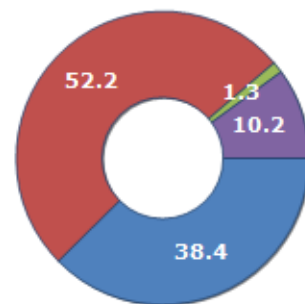

Resident families and related trend since (Year 2019), the average number of members of the family and its related trend since (Year 2019), civil status: bachelors/Bachelorette, married, divorced and widows / widowers in
Municipality of FIRMO

CIVIL STATUS (YEAR 2018)

Civil Status	(n.)	%
Bachelors	425	21.12
Bachelorette	332	16.50
Married Males	517	25.70
Married Females	512	25.45
Divorced Males	12	0.60
Divorced Females	13	0.65
Widowers	40	1.99
Widows	161	8.00
Total Residents	2,012	100.00

FAMILIES TREND

Year	Families (N.)	Variation % on previous year	Average components
2014	880	-	2.45
2015	872	-0.91	2.43
2016	848	-2.75	2.46
2017	828	-2.36	2.47
2018	820	-0.97	2.44
2019	814	-0.73	2.42

Average annual variation (2014/2019): **-1.55**

Average annual variation (2016/2019): **-1.35**

CIVIL STATUS (YEAR 2018)

■ Bachelors/Bachelorette
■ Married Males/Married Females
■ Divorced Males/Divorced Females
■ Widowers/Widows

TREND N ° FAMILY MEMBERS

Rankings Municipality of firmo

is on 1986° place among 7903 municipalities for average number of components of the family

is on 6857° place among 7903 municipalities per % Bachelors/Bachelorette