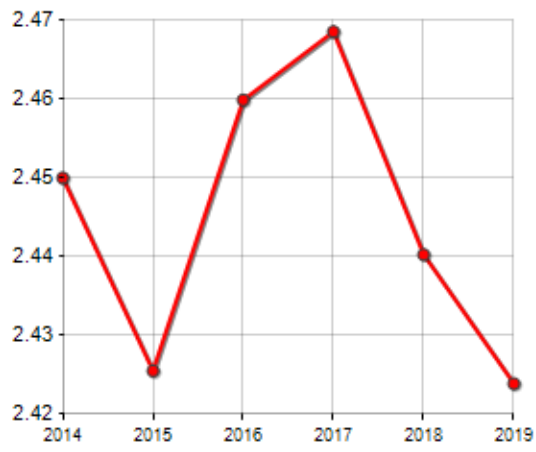

Resident families and related trend since (Year 2019), the average number of members of the family and its related trend since (Year 2019), civil status: bachelors/Bachelorette, married, divorced and widows / widowers in
Municipality of FIRMO

CIVIL STATUS (YEAR 2018)

Civil Status	(n.)	%
Bachelors	425	21.12
Bachelorette	332	16.50
Married Males	517	25.70
Married Females	512	25.45
Divorced Males	12	0.60
Divorced Females	13	0.65
Widowers	40	1.99
Widows	161	8.00
Total Residents	2,012	100.00

FAMILIES TREND

Year	Families (N.)	Variation % on previous year	Average components
2014	880	-	2.45
2015	872	-0.91	2.43
2016	848	-2.75	2.46
2017	828	-2.36	2.47
2018	820	-0.97	2.44
2019	814	-0.73	2.42

Average annual variation (2014/2019): **-1.55**

Average annual variation (2016/2019): **-1.35**

CIVIL STATUS (YEAR 2018)

■ Bachelors/Bachelorette
■ Married Males/Married Females
■ Divorced Males/Divorced Females
■ Widowers/Widows

TREND N ° FAMILY MEMBERS

Rankings Municipality of firmo

is on 1986° place among 7903 municipalities for average number of components of the family

is on 6857° place among 7903 municipalities per % Bachelors/Bachelorette

is on 6521° place among 7903 municipalities per % Divorced Males/ Divorced Females

is on 1453° place among 7903 municipalities per % Widows (Male/Female)