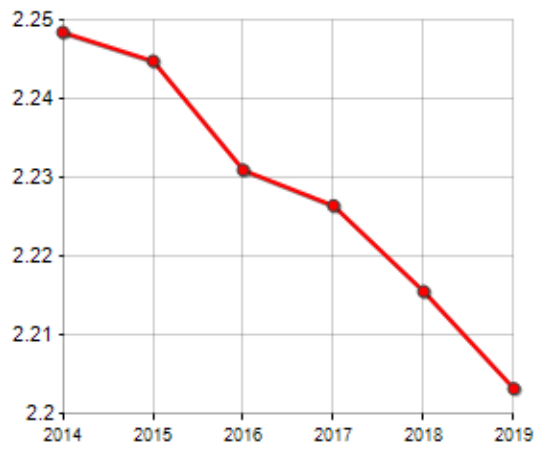

is on 37° place among 107 provinces per % Divorced Males/
Divorced Females

is on 61° place among 107 provinces per % Widows (Male/Female)