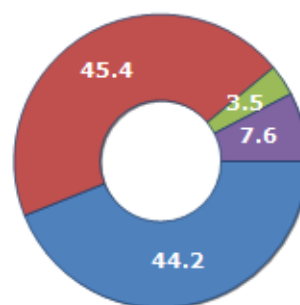

Resident families and related trend since (Year 2019), the average number of members of the family and its related trend since (Year 2019), civil status: bachelors/Bachelorette, married, divorced and widows / widowers in **Province of FIRENZE**

CIVIL STATUS (YEAR 2018)

Civil Status	(n.)	%
Bachelors	232,746	23.01
Bachelorette	211,612	20.92
Married Males	225,130	22.26
Married Females	230,491	22.79
Divorced Males	13,743	1.36
Divorced Females	21,136	2.09
Widowers	13,548	1.34
Widows	62,943	6.22
Total Residents	1,011,349	100.00

FAMILIES TREND

Year	Families (N.)	Variation % on previous year	Average components
2014	450,153	-	2.25
2015	451,407	+0.28	2.24
2016	454,694	+0.73	2.23
2017	455,097	+0.09	2.23
2018	455,071	-0.01	2.22
2019	455,837	+0.17	2.20

Average annual variation (2014/2019): **+0.25**

Average annual variation (2016/2019): **+0.08**

CIVIL STATUS (YEAR 2018)

■ Bachelors/Bachelorette
■ Married Males/Married Females
■ Divorced Males/Divorced Females
■ Widowers/Widows

TREND N ° FAMILY MEMBERS

Rankings Province of firenze

is on 80° place among 107 provinces for average number of components of the family

is on 9° place among 107 provinces per % Bachelors/Bachelorette