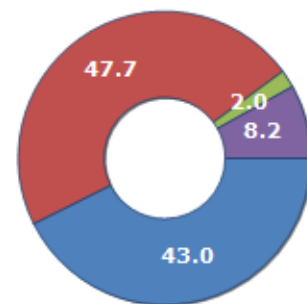

Resident families and related trend since (Year 2019), the average number of members of the family and its related trend since (Year 2019), civil status: bachelors/Bachelorette, married, divorced and widows / widowers in
Municipality of FILOTTRANO

CIVIL STATUS (YEAR 2018)

Civil Status	(n.)	%
Bachelors	2,220	23.88
Bachelorette	1,742	18.74
Married Males	2,191	23.56
Married Females	2,209	23.76
Divorced Males	76	0.82
Divorced Females	107	1.15
Widowers	111	1.19
Widows	642	6.90
Total Residents	9,298	100.00

FAMILIES TREND

Year	Families (N.)	Variation % on previous year	Average components
2014	3,715	-	2.59
2015	3,703	-0.32	2.57
2016	3,695	-0.22	2.54
2017	3,689	-0.16	2.53
2018	3,731	+1.14	2.49
2019	3,733	+0.05	2.47

Average annual variation (2014/2019): **+0.10**

Average annual variation (2016/2019): **+0.34**

CIVIL STATUS (YEAR 2018)

TREND N ° FAMILY MEMBERS

Rankings Municipality of filottrano

is on 1439° place among 7903 municipalities for average number of components of the family

is on 2283° place among 7903 municipalities per % Bachelors/Bachelorette