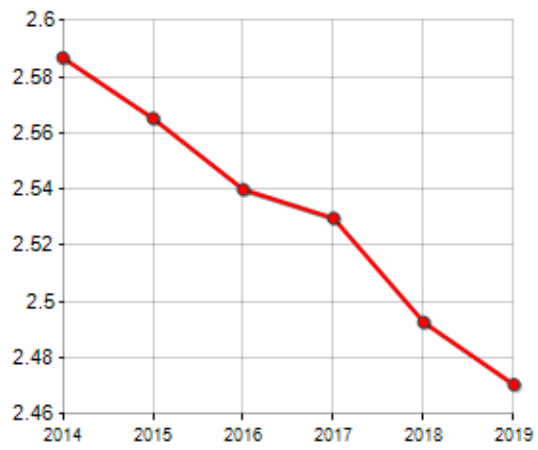

is on 5173° place among 7903 municipalities per % Divorced Males/ Divorced Females

is on 3744° place among 7903 municipalities per % Widows (Male/Female)