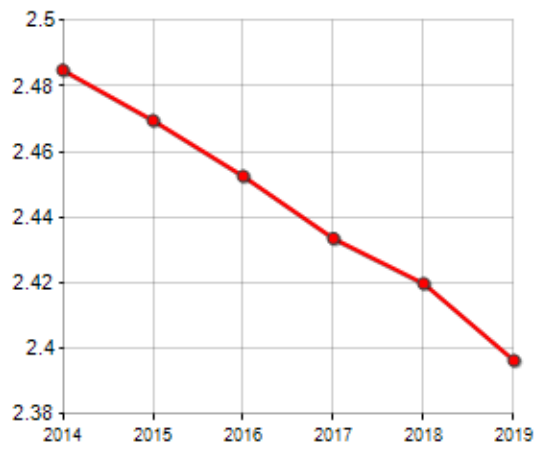

is on 70° place among 107 provinces per % Divorced Males/
Divorced Females

is on 33° place among 107 provinces per % Widows (Male/Female)