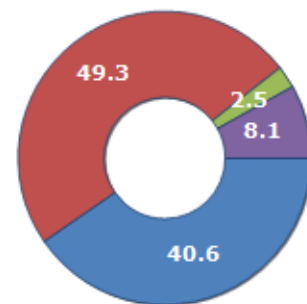

Resident families and related trend since (Year 2019), the average number of members of the family and its related trend since (Year 2019), civil status: bachelors/Bachelorette, married, divorced and widows / widowers in Province of FERMO

CIVIL STATUS (YEAR 2018)

Civil Status	(n.)	%
Bachelors	38,615	22.22
Bachelorette	31,584	18.17
Married Males	42,083	24.21
Married Females	43,176	24.84
Divorced Males	1,783	1.03
Divorced Females	2,517	1.45
Widowers	2,308	1.33
Widows	11,734	6.75
Total Residents	173,800	100.00

FAMILIES TREND

Year	Families (N.)	Variation % on previous year	Average components
2014	70,980	-	2.48
2015	71,116	+0.19	2.47
2016	71,293	+0.25	2.45
2017	71,640	+0.49	2.43
2018	71,901	+0.36	2.42
2019	72,197	+0.41	2.40

Average annual variation (2014/2019): +0.34

Average annual variation (2016/2019): +0.42

CIVIL STATUS
(YEAR 2018)

TREND N ° FAMILY MEMBERS

Rankings Province of fermo

is on 24° place among 107 provinces for average number of components of the family

is on 87° place among 107 provinces per % Bachelors/Bachelorette