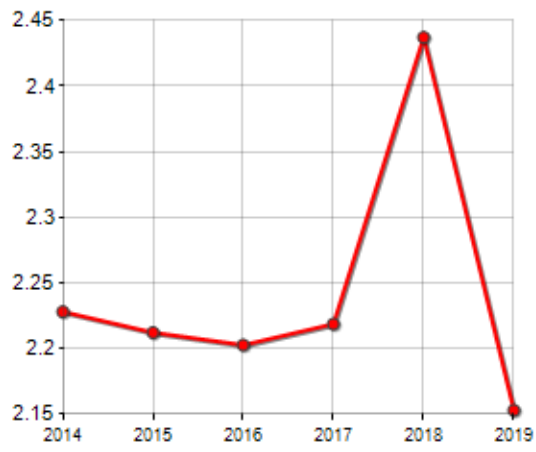

Resident families and related trend since (Year 2019), the average number of members of the family and its related trend since (Year 2019), civil status: bachelors/Bachelorette, married, divorced and widows / widowers in
Municipality of FALERNA

CIVIL STATUS (YEAR 2018)

Civil Status	(n.)	%
Bachelors	966	24.53
Bachelorette	768	19.50
Married Males	934	23.72
Married Females	926	23.51
Divorced Males	37	0.94
Divorced Females	42	1.07
Widowers	48	1.22
Widows	217	5.51
Total Residents	3,938	100.00

FAMILIES TREND

Year	Families (N.)	Variation % on previous year	Average components
2014	1,821	-	2.23
2015	1,821	+0.00	2.21
2016	1,813	-0.44	2.20
2017	1,771	-2.32	2.22
2018	1,626	-8.19	2.44
2019	1,815	+11.62	2.15

Average annual variation (2014/2019): **-0.07**

Average annual variation (2016/2019): **+0.04**

CIVIL STATUS (YEAR 2018)

TREND N ° FAMILY MEMBERS

Rankings Municipality of falerna

is on 5694° place among 7903 municipalities for average number of components of the family

is on 1155° place among 7903 municipalities per % Bachelors/Bachelorette

is on 5104° place among 7903 municipalities per % Divorced Males/ Divorced Females

is on 5947° place among 7903 municipalities per % Widows (Male/Female)