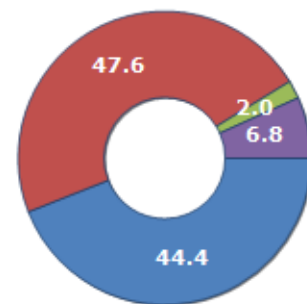

Resident families and related trend since (Year 2019), the average number of members of the family and its related trend since (Year 2019), civil status: bachelors/Bachelorette, married, divorced and widows / widowers in
Municipality of FALERNA

CIVIL STATUS (YEAR 2018)

Civil Status	(n.)	%
Bachelors	966	24.53
Bachelorette	768	19.50
Married Males	934	23.72
Married Females	926	23.51
Divorced Males	37	0.94
Divorced Females	42	1.07
Widowers	48	1.22
Widows	217	5.51
Total Residents	3,938	100.00

FAMILIES TREND

Year	Families (N.)	Variation % on previous year	Average components
2014	1,821	-	2.23
2015	1,821	+0.00	2.21
2016	1,813	-0.44	2.20
2017	1,771	-2.32	2.22
2018	1,626	-8.19	2.44
2019	1,815	+11.62	2.15

Average annual variation (2014/2019): **-0.07**

Average annual variation (2016/2019): **+0.04**

CIVIL STATUS (YEAR 2018)

TREND N ° FAMILY MEMBERS

Rankings Municipality of falerna

is on 5694° place among 7903 municipalities for average number of components of the family

is on 1155° place among 7903 municipalities per % Bachelors/Bachelorette