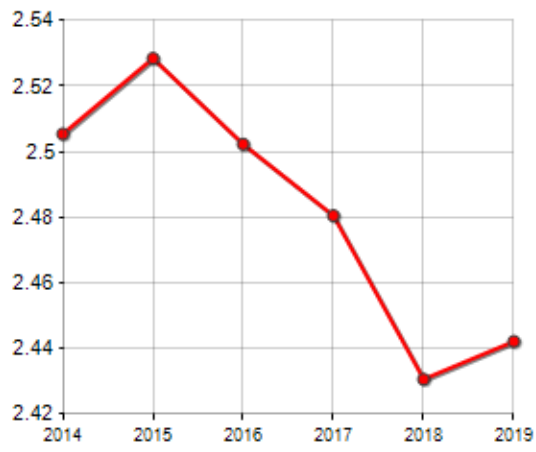

is on 5056° place among 7903 municipalities per % Divorced Males/ Divorced Females

is on 4527° place among 7903 municipalities per % Widows (Male/Female)