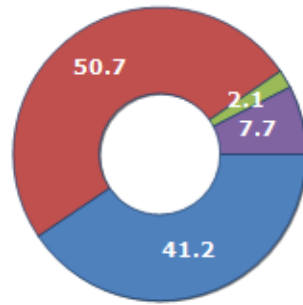

Resident families and related trend since (Year 2019), the average number of members of the family and its related trend since (Year 2019), civil status: bachelors/Bachelorette, married, divorced and widows / widowers in **Municipality of ERICE**

CIVIL STATUS (YEAR 2018)		
Civil Status	(n.)	%
Bachelors	5,990	21.81
Bachelorette	5,149	18.75
Married Males	6,787	24.71
Married Females	6,913	25.17
Divorced Males	217	0.79
Divorced Females	338	1.23
Widowers	303	1.10
Widows	1,768	6.44
Total Residents	27,465	100.00

FAMILIES TREND			
Year	Families (N.)	Variation % on previous year	Average components
2014	11,318	-	2.51
2015	11,189	-1.14	2.53
2016	11,161	-0.25	2.50
2017	11,149	-0.11	2.48
2018	11,211	+0.56	2.43
2019	11,075	-1.21	2.44

Average annual variation (2014/2019): -0.43

Average annual variation (2016/2019): -0.26

CIVIL STATUS (YEAR 2018)

- Bachelors/Bachelorette
- Married Males/Married Females
- Divorced Males/Divorced Females
- Widows/Widowers

TREND N ° FAMILY MEMBERS

Rankings Municipality of erice

is on 1763° place among 7903 municipalities for average number of components of the family

is on 4294° place among 7903 municipalities per % Bachelors/Bachelorette