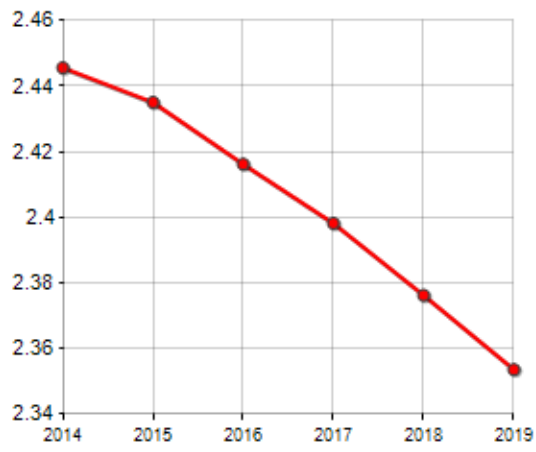

is on 91° place among 107 provinces per % Divorced Males/
Divorced Females

is on 32° place among 107 provinces per % Widows (Male/Female)