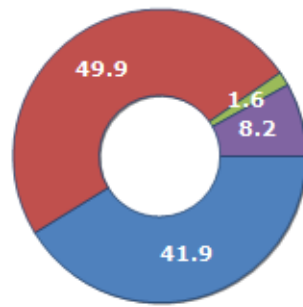

Resident families and related trend since (Year 2019), the average number of members of the family and its related trend since (Year 2019), civil status: bachelors/Bachelorette, married, divorced and widows / widowers in **Province of ENNA**

CIVIL STATUS (YEAR 2018)		
Civil Status	(n.)	%
Bachelors	36,182	21.96
Bachelorette	31,781	19.29
Married Males	40,443	24.54
Married Females	40,523	24.59
Divorced Males	1,078	0.65
Divorced Females	1,501	0.91
Widowers	2,150	1.30
Widows	11,130	6.75
Total Residents	164,788	100.00

FAMILIES TREND			
Year	Families (N.)	Variation % on previous year	Average components
2014	69,998	-	2.45
2015	69,724	-0.39	2.44
2016	69,552	-0.25	2.42
2017	69,328	-0.32	2.40
2018	69,273	-0.08	2.38
2019	68,990	-0.41	2.35

Average annual variation (2014/2019): **-0.29**

Average annual variation (2016/2019): **-0.27**

CIVIL STATUS (YEAR 2018)	

- Bachelors/Bachelorette
- Married Males/Married Females
- Divorced Males/Divorced Females
- Widowers/Widows

TREND N ° FAMILY MEMBERS

Rankings Province of enna

is on 37° place among 107 provinces for average number of components of the family

is on 48° place among 107 provinces per % Bachelors/Bachelorette