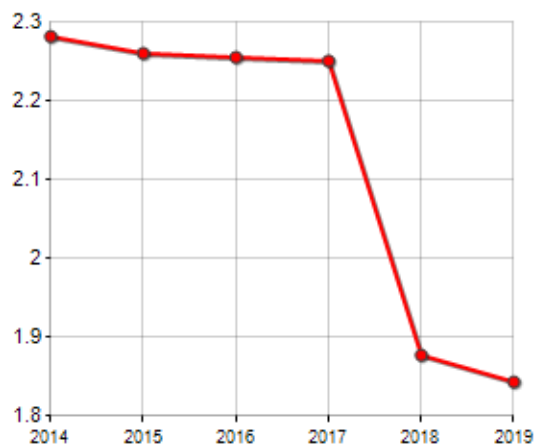

Resident families and related trend since (Year 2019), the average number of members of the family and its related trend since (Year 2019), civil status: bachelors/Bachelorette, married, divorced and widows / widowers in
Municipality of DIAMANTE

CIVIL STATUS (YEAR 2018)

Civil Status	(n.)	%
Bachelors	1,117	21.28
Bachelorette	981	18.69
Married Males	1,313	25.01
Married Females	1,310	24.96
Divorced Males	45	0.86
Divorced Females	66	1.26
Widowers	51	0.97
Widows	366	6.97
Total Residents	5,249	100.00

FAMILIES TREND

Year	Families (N.)	Variation % on previous year	Average components
2014	2,352	-	2.28
2015	2,357	+0.21	2.26
2016	2,349	-0.34	2.26
2017	2,352	+0.13	2.25
2018	2,806	+19.30	1.88
2019	2,842	+1.28	1.84

Average annual variation (2014/2019): **+3.86**

Average annual variation (2016/2019): **+6.56**

CIVIL STATUS (YEAR 2018)

■ Bachelors/Bachelorette
■ Married Males/Married Females
■ Divorced Males/Divorced Females
■ Widowers/Widows

TREND N ° FAMILY MEMBERS

Rankings Municipality of diamante

is on 7477° place among 7903 municipalities for average number of components of the family

is on 5526° place among 7903 municipalities per % Bachelors/Bachelorette

is on 4947° place among 7903 municipalities per % Divorced Males/ Divorced Females

is on 4042° place among 7903 municipalities per % Widows (Male/Female)