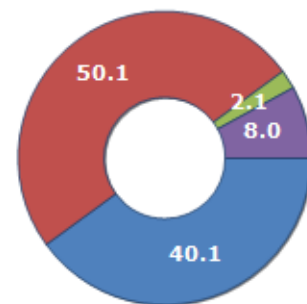

Resident families and related trend since (Year 2019), the average number of members of the family and its related trend since (Year 2019), civil status: bachelors/Bachelorette, married, divorced and widows / widowers in
Municipality of DIAMANTE

CIVIL STATUS (YEAR 2018)

Civil Status	(n.)	%
Bachelors	1,117	21.28
Bachelorette	981	18.69
Married Males	1,313	25.01
Married Females	1,310	24.96
Divorced Males	45	0.86
Divorced Females	66	1.26
Widowers	51	0.97
Widows	366	6.97
Total Residents	5,249	100.00

FAMILIES TREND

Year	Families (N.)	Variation % on previous year	Average components
2014	2,352	-	2.28
2015	2,357	+0.21	2.26
2016	2,349	-0.34	2.26
2017	2,352	+0.13	2.25
2018	2,806	+19.30	1.88
2019	2,842	+1.28	1.84

Average annual variation (2014/2019): **+3.86**

Average annual variation (2016/2019): **+6.56**

CIVIL STATUS (YEAR 2018)

■ Bachelors/Bachelorette
■ Married Males/Married Females
■ Divorced Males/Divorced Females
■ Widowers/Widows

TREND N ° FAMILY MEMBERS

Rankings Municipality of diamante

is on 7477° place among 7903 municipalities for average number of components of the family

is on 5526° place among 7903 municipalities per % Bachelors/Bachelorette