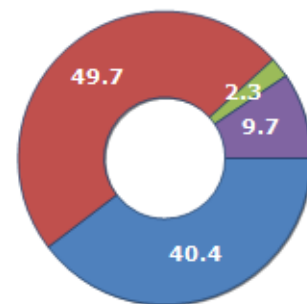

Resident families and related trend since (Year 2019), the average number of members of the family and its related trend since (Year 2019), civil status: bachelors/Bachelorette, married, divorced and widows / widowers in
Municipality of CUPRAMONTANA

CIVIL STATUS (YEAR 2018)

Civil Status	(n.)	%
Bachelors	1,028	22.46
Bachelorette	786	17.17
Married Males	1,104	24.12
Married Females	1,123	24.53
Divorced Males	46	1.00
Divorced Females	58	1.27
Widowers	67	1.46
Widows	366	7.99
Total Residents	4,578	100.00

FAMILIES TREND

Year	Families (N.)	Variation % on previous year	Average components
2014	1,983	-	2.40
2015	1,992	+0.45	2.39
2016	1,994	+0.10	2.35
2017	1,971	-1.15	2.34
2018	1,943	-1.42	2.35
2019	1,923	-1.03	2.33

Average annual variation (2014/2019): **-0.61**

Average annual variation (2016/2019): **-1.20**

CIVIL STATUS (YEAR 2018)

TREND N ° FAMILY MEMBERS

Rankings Municipality of cupramontana

is on 3356° place among 7903 municipalities for average number of components of the family

is on 5133° place among 7903 municipalities per %