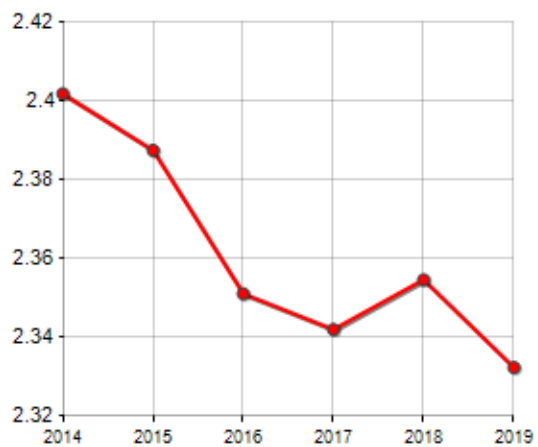

Resident families and related trend since (Year 2019), the average number of members of the family and its related trend since (Year 2019), civil status: bachelors/Bachelorette, married, divorced and widows / widowers in
Municipality of CUPRAMONTANA

CIVIL STATUS (YEAR 2018)

Civil Status	(n.)	%
Bachelors	1,028	22.46
Bachelorette	786	17.17
Married Males	1,104	24.12
Married Females	1,123	24.53
Divorced Males	46	1.00
Divorced Females	58	1.27
Widowers	67	1.46
Widows	366	7.99
Total Residents	4,578	100.00

FAMILIES TREND

Year	Families (N.)	Variation % on previous year	Average components
2014	1,983	-	2.40
2015	1,992	+0.45	2.39
2016	1,994	+0.10	2.35
2017	1,971	-1.15	2.34
2018	1,943	-1.42	2.35
2019	1,923	-1.03	2.33

Average annual variation (2014/2019): **-0.61**

Average annual variation (2016/2019): **-1.20**

CIVIL STATUS (YEAR 2018)

TREND N ° FAMILY MEMBERS

Rankings Municipality of cupramontana

is on 3356° place among 7903 municipalities for average number of components of the family

is on 5133° place among 7903 municipalities per %

Bachelors/Bachelorette

is on 4532° place among 7903 municipalities per % Divorced Males/ Divorced Females

is on 1893° place among 7903 municipalities per % Widows (Male/Female)