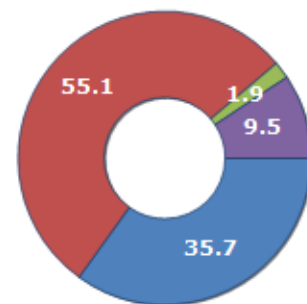

Resident families and related trend since (Year 2019), the average number of members of the family and its related trend since (Year 2019), civil status: bachelors/Bachelorette, married, divorced and widows / widowers in
Municipality of CONFIGNI

CIVIL STATUS (YEAR 2018)

Civil Status	(n.)	%
Bachelors	120	20.65
Bachelorette	83	14.29
Married Males	158	27.19
Married Females	155	26.68
Divorced Males	7	1.20
Divorced Females	4	0.69
Widowers	8	1.38
Widows	46	7.92
Total Residents	581	100.00

FAMILIES TREND

Year	Families (N.)	Variation % on previous year	Average components
2014	318	-	2.00
2015	314	-1.26	2.02
2016	314	+0.00	2.01
2017	307	-2.23	1.99
2018	290	-5.54	2.04
2019	278	-4.14	2.04

Average annual variation (2014/2019): **-2.65**

Average annual variation (2016/2019): **-3.98**

CIVIL STATUS (YEAR 2018)

TREND N ° FAMILY MEMBERS

Rankings Municipality of configni

is on 6596° place among 7903 municipalities for average number of components of the family

is on 7654° place among 7903 municipalities per % Bachelors/Bachelorette