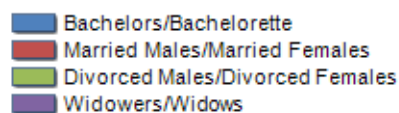

Resident families and related trend since (Year 2019), the average number of members of the family and its related trend since (Year 2019), civil status: bachelors/Bachelorette, married, divorced and widows / widowers in
Municipality of CONFIGNI

CIVIL STATUS (YEAR 2018)

Civil Status	(n.)	%
Bachelors	120	20.65
Bachelorette	83	14.29
Married Males	158	27.19
Married Females	155	26.68
Divorced Males	7	1.20
Divorced Females	4	0.69
Widowers	8	1.38
Widows	46	7.92
Total Residents	581	100.00

FAMILIES TREND

Year	Families (N.)	Variation % on previous year	Average components
2014	318	-	2.00
2015	314	-1.26	2.02
2016	314	+0.00	2.01
2017	307	-2.23	1.99
2018	290	-5.54	2.04
2019	278	-4.14	2.04

Average annual variation (2014/2019): **-2.65**

Average annual variation (2016/2019): **-3.98**

CIVIL STATUS (YEAR 2018)

TREND N ° FAMILY MEMBERS

Rankings Municipality of configni

is on 6596° place among 7903 municipalities for average number of components of the family

is on 7654° place among 7903 municipalities per % Bachelors/Bachelorette