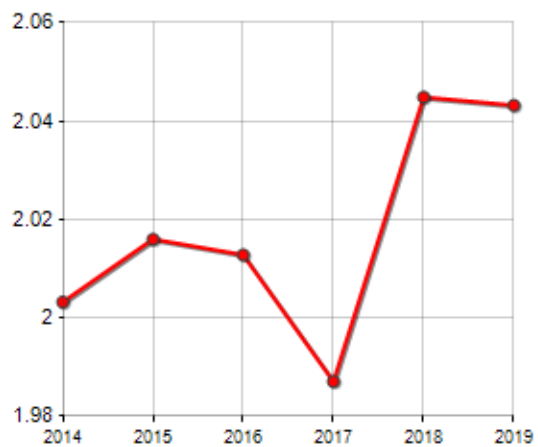

Resident families and related trend since (Year 2019), the average number of members of the family and its related trend since (Year 2019), civil status: bachelors/Bachelorette, married, divorced and widows / widowers in
Municipality of CONFIGNI

CIVIL STATUS (YEAR 2018)

Civil Status	(n.)	%
Bachelors	120	20.65
Bachelorette	83	14.29
Married Males	158	27.19
Married Females	155	26.68
Divorced Males	7	1.20
Divorced Females	4	0.69
Widowers	8	1.38
Widows	46	7.92
Total Residents	581	100.00

FAMILIES TREND

Year	Families (N.)	Variation % on previous year	Average components
2014	318	-	2.00
2015	314	-1.26	2.02
2016	314	+0.00	2.01
2017	307	-2.23	1.99
2018	290	-5.54	2.04
2019	278	-4.14	2.04

Average annual variation (2014/2019): **-2.65**

Average annual variation (2016/2019): **-3.98**

CIVIL STATUS (YEAR 2018)

TREND N ° FAMILY MEMBERS

Rankings Municipality of configni

is on 6596° place among 7903 municipalities for average number of components of the family

is on 7654° place among 7903 municipalities per % Bachelors/Bachelorette

is on 5274° place among 7903 municipalities per % Divorced Males/ Divorced Females

is on 2029° place among 7903 municipalities per % Widows (Male/Female)