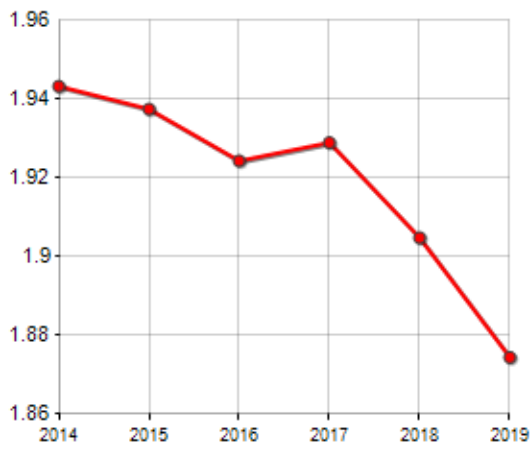

Resident families and related trend since (Year 2019), the average number of members of the family and its related trend since (Year 2019), civil status: bachelors/Bachelorette, married, divorced and widows / widowers in
Municipality of COLLE DI TORA

CIVIL STATUS (YEAR 2018)

Civil Status	(n.)	%
Bachelors	85	23.68
Bachelorette	56	15.60
Married Males	94	26.18
Married Females	83	23.12
Divorced Males	3	0.84
Divorced Females	2	0.56
Widowers	8	2.23
Widows	28	7.80
Total Residents	359	100.00

FAMILIES TREND

Year	Families (N.)	Variation % on previous year	Average components
2014	194	-	1.94
2015	192	-1.03	1.94
2016	185	-3.65	1.92
2017	183	-1.08	1.93
2018	189	+3.28	1.90
2019	191	+1.06	1.87

Average annual variation (2014/2019): **-0.31**

Average annual variation (2016/2019): **+1.07**

CIVIL STATUS (YEAR 2018)

■ Bachelors/Bachelorette
■ Married Males/Married Females
■ Divorced Males/Divorced Females
■ Widowers/Widows

TREND N ° FAMILY MEMBERS

Rankings Municipality of colle di tora

is on 7402° place among 7903 municipalities for average number of components of the family

is on 6123° place among 7903 municipalities per %

Bachelors/Bachelorette

is on 6273° place among 7903 municipalities per % Divorced Males/ Divorced Females

is on 1553° place among 7903 municipalities per % Widows (Male/Female)