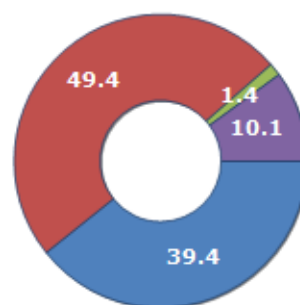

Resident families and related trend since (Year 2019), the average number of members of the family and its related trend since (Year 2019), civil status: bachelors/Bachelorette, married, divorced and widows / widowers in
Municipality of COLLE DI TORA

CIVIL STATUS (YEAR 2018)

Civil Status	(n.)	%
Bachelors	85	23.68
Bachelorette	56	15.60
Married Males	94	26.18
Married Females	83	23.12
Divorced Males	3	0.84
Divorced Females	2	0.56
Widowers	8	2.23
Widows	28	7.80
Total Residents	359	100.00

FAMILIES TREND

Year	Families (N.)	Variation % on previous year	Average components
2014	194	-	1.94
2015	192	-1.03	1.94
2016	185	-3.65	1.92
2017	183	-1.08	1.93
2018	189	+3.28	1.90
2019	191	+1.06	1.87

Average annual variation (2014/2019): **-0.31**

Average annual variation (2016/2019): **+1.07**

CIVIL STATUS (YEAR 2018)

■ Bachelors/Bachelorette
■ Married Males/Married Females
■ Divorced Males/Divorced Females
■ Widowers/Widows

TREND N ° FAMILY MEMBERS

Rankings Municipality of colle di tora

is on 7402° place among 7903 municipalities for average number of components of the family

is on 6123° place among 7903 municipalities per %