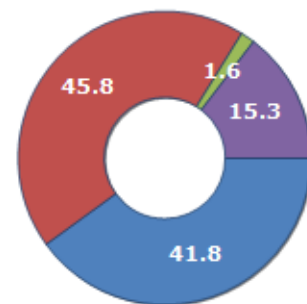

Resident families and related trend since (Year 2019), the average number of members of the family and its related trend since (Year 2019), civil status: bachelors/Bachelorette, married, divorced and widows / widowers in
Municipality of CITTAREALE

CIVIL STATUS (YEAR 2018)

Civil Status	(n.)	%
Bachelors	121	27.19
Bachelorette	57	12.81
Married Males	104	23.37
Married Females	91	20.45
Divorced Males	5	1.12
Divorced Females	2	0.45
Widowers	10	2.25
Widows	55	12.36
Total Residents	445	100.00

FAMILIES TREND

Year	Families (N.)	Variation % on previous year	Average components
2014	274	-	1.73
2015	287	+4.74	1.68
2016	292	+1.74	1.63
2017	281	-3.77	1.64
2018	267	-4.98	1.66
2019	259	-3.00	1.64

Average annual variation (2014/2019): **-1.12**

Average annual variation (2016/2019): **-3.92**

CIVIL STATUS (YEAR 2018)

TREND N ° FAMILY MEMBERS

Rankings Municipality of cittareale

is on 7769° place among 7903 municipalities for average number of components of the family

is on 3598° place among 7903 municipalities per % Bachelors/Bachelorette