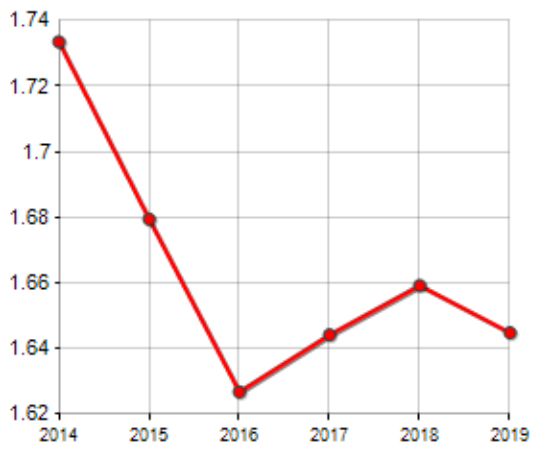

Resident families and related trend since (Year 2019), the average number of members of the family and its related trend since (Year 2019), civil status: bachelors/Bachelorette, married, divorced and widows / widowers in
Municipality of CITTAREALE

CIVIL STATUS (YEAR 2018)

Civil Status	(n.)	%
Bachelors	121	27.19
Bachelorette	57	12.81
Married Males	104	23.37
Married Females	91	20.45
Divorced Males	5	1.12
Divorced Females	2	0.45
Widowers	10	2.25
Widows	55	12.36
Total Residents	445	100.00

FAMILIES TREND

Year	Families (N.)	Variation % on previous year	Average components
2014	274	-	1.73
2015	287	+4.74	1.68
2016	292	+1.74	1.63
2017	281	-3.77	1.64
2018	267	-4.98	1.66
2019	259	-3.00	1.64

Average annual variation (2014/2019): **-1.12**

Average annual variation (2016/2019): **-3.92**

CIVIL STATUS (YEAR 2018)

TREND N ° FAMILY MEMBERS

Rankings Municipality of cittareale

is on 7769° place among 7903 municipalities for average number of components of the family

is on 3598° place among 7903 municipalities per % Bachelors/Bachelorette

is on 5820° place among 7903 municipalities per % Divorced Males/ Divorced Females

is on 99° place among 7903 municipalities per % Widows (Male/Female)