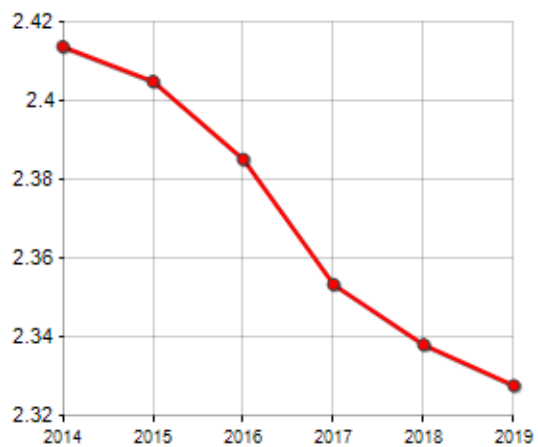

Bachelors/Bachelorette

is on 5902° place among 7903 municipalities per % Divorced Males/ Divorced Females

is on 4002° place among 7903 municipalities per % Widows (Male/Female)