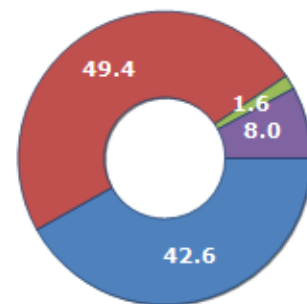

Resident families and related trend since (Year 2019), the average number of members of the family and its related trend since (Year 2019), civil status: bachelors/Bachelorette, married, divorced and widows / widowers in
Municipality of CITTADUCALE

CIVIL STATUS (YEAR 2018)

Civil Status	(n.)	%
Bachelors	1,486	22.17
Bachelorette	1,322	19.73
Married Males	1,642	24.50
Married Females	1,619	24.16
Divorced Males	45	0.67
Divorced Females	61	0.91
Widowers	102	1.52
Widows	425	6.34
Total Residents	6,702	100.00

FAMILIES TREND

Year	Families (N.)	Variation % on previous year	Average components
2014	2,846	-	2.41
2015	2,839	-0.25	2.41
2016	2,845	+0.21	2.39
2017	2,855	+0.35	2.35
2018	2,875	+0.70	2.34
2019	2,835	-1.39	2.33

Average annual variation (2014/2019): **-0.08**

Average annual variation (2016/2019): **-0.12**

CIVIL STATUS (YEAR 2018)

■ Bachelors/Bachelorette
■ Married Males/Married Females
■ Divorced Males/Divorced Females
■ Widowers/Widows

TREND N ° FAMILY MEMBERS

Rankings Municipality of cittaducale

is on 3430° place among 7903 municipalities for average number of components of the family

is on 2725° place among 7903 municipalities per %