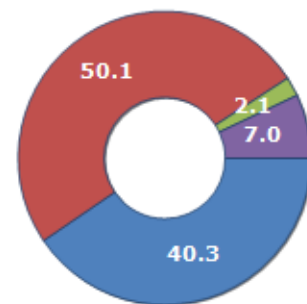

Resident families and related trend since (Year 2019), the average number of members of the family and its related trend since (Year 2019), civil status: bachelors/Bachelorette, married, divorced and widows / widowers in
Municipality of CERVARO

CIVIL STATUS (YEAR 2018)

Civil Status	(n.)	%
Bachelors	1,739	21.56
Bachelorette	1,526	18.92
Married Males	2,038	25.27
Married Females	2,023	25.09
Divorced Males	68	0.84
Divorced Females	103	1.28
Widowers	100	1.24
Widows	467	5.79
Total Residents	8,064	100.00

FAMILIES TREND

Year	Families (N.)	Variation % on previous year	Average components
2014	3,427	-	2.37
2015	3,454	+0.79	2.35
2016	3,474	+0.58	2.33
2017	3,479	+0.14	2.33
2018	3,500	+0.60	2.31
2019	3,524	+0.69	2.30

Average annual variation (2014/2019): **+0.56**

Average annual variation (2016/2019): **+0.48**

CIVIL STATUS (YEAR 2018)

■ Bachelors/Bachelorette
■ Married Males/Married Females
■ Divorced Males/Divorced Females
■ Widowers/Widows

TREND N ° FAMILY MEMBERS

Rankings Municipality of cervaro

is on 3858° place among 7903 municipalities for average number of components of the family

is on 5311° place among 7903 municipalities per % Bachelors/Bachelorette