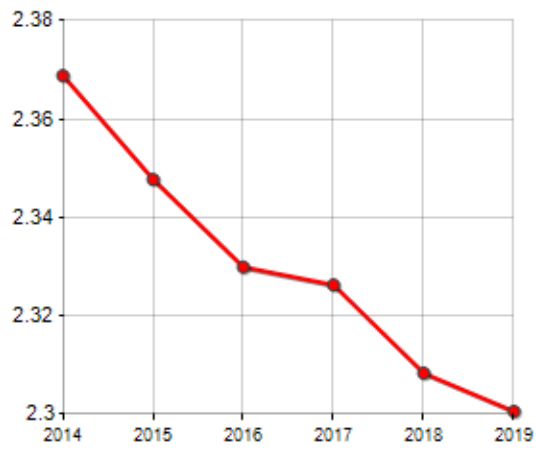

is on 4962° place among 7903 municipalities per % Divorced Males/ Divorced Females

is on 5597° place among 7903 municipalities per % Widows (Male/Female)