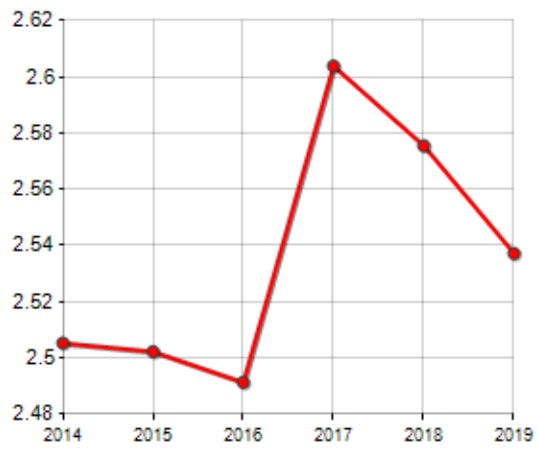

is on 81° place among 107 provinces per % Divorced Males/
Divorced Females

is on 99° place among 107 provinces per % Widows (Male/Female)