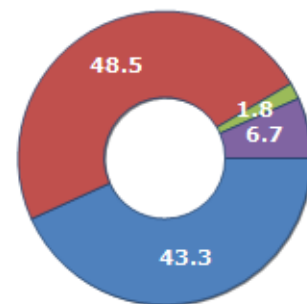

Resident families and related trend since (Year 2019), the average number of members of the family and its related trend since (Year 2019), civil status: bachelors/Bachelorette, married, divorced and widows / widowers in **Province of CATANIA**

CIVIL STATUS (YEAR 2018)

Civil Status	(n.)	%
Bachelors	252,782	22.82
Bachelorette	225,589	20.37
Married Males	265,917	24.01
Married Females	269,455	24.33
Divorced Males	7,680	0.69
Divorced Females	12,600	1.14
Widowers	12,023	1.09
Widows	61,656	5.57
Total Residents	1,107,702	100.00

FAMILIES TREND

Year	Families (N.)	Variation % on previous year	Average components
2014	445,836	-	2.51
2015	445,825	+0.00	2.50
2016	446,892	+0.24	2.49
2017	426,245	-4.62	2.60
2018	430,929	+1.10	2.58
2019	435,520	+1.07	2.54

Average annual variation (2014/2019): **-0.47**

Average annual variation (2016/2019): **-0.86**

CIVIL STATUS (YEAR 2018)

TREND N ° FAMILY MEMBERS

Rankings Province of catania

is on 4° place among 107 provinces for average number of components of the family

is on 20° place among 107 provinces per % Bachelors/Bachelorette