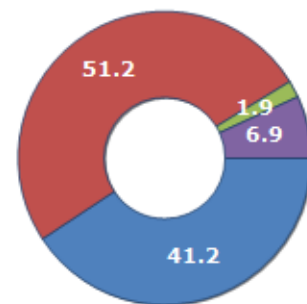

Resident families and related trend since (Year 2019), the average number of members of the family and its related trend since (Year 2019), civil status: bachelors/Bachelorette, married, divorced and widows / widowers in
Municipality of CASTELVETRANO

CIVIL STATUS (YEAR 2018)

Civil Status	(n.)	%
Bachelors	6,832	21.93
Bachelorette	5,850	18.78
Married Males	7,829	25.13
Married Females	7,924	25.44
Divorced Males	233	0.75
Divorced Females	349	1.12
Widowers	365	1.17
Widows	1,769	5.68
Total Residents	31,151	100.00

FAMILIES TREND

Year	Families (N.)	Variation % on previous year	Average components
2014	13,816	-	2.30
2015	13,841	+0.18	2.30
2016	13,882	+0.30	2.28
2017	13,892	+0.07	2.27
2018	13,950	+0.42	2.23
2019	14,041	+0.65	2.19

Average annual variation (2014/2019): **+0.32**

Average annual variation (2016/2019): **+0.38**

CIVIL STATUS (YEAR 2018)

TREND N ° FAMILY MEMBERS

Rankings Municipality of castelvetro

is on 5270° place among 7903 municipalities for average number of components of the family

is on 4283° place among 7903 municipalities per %