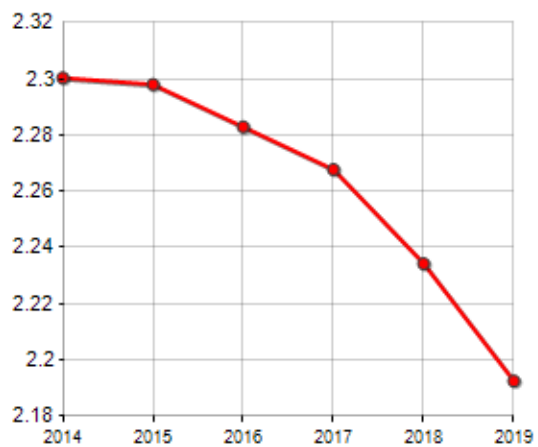

Bachelors/Bachelorette

is on 5351° place among 7903 municipalities per % Divorced Males/ Divorced Females

is on 5705° place among 7903 municipalities per % Widows (Male/Female)