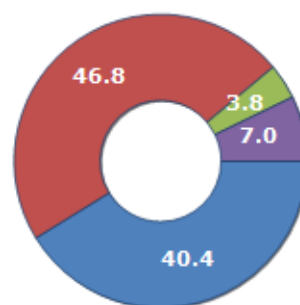

Resident families and related trend since (Year 2019), the average number of members of the family and its related trend since (Year 2019), civil status: bachelors/Bachelorette, married, divorced and widows / widowers in Municipality of CASTELNUOVO DI FARFA

CIVIL STATUS (YEAR 2018)

Civil Status	(n.)	%
Bachelors	224	21.73
Bachelorette	201	19.50
Married Males	253	24.54
Married Females	239	23.18
Divorced Males	27	2.62
Divorced Females	13	1.26
Widowers	11	1.07
Widows	63	6.11
Total Residents	1,031	100.00

FAMILIES TREND

Year	Families (N.)	Variation % on previous year	Average components
2014	501	-	2.13
2015	509	+1.60	2.08
2016	506	-0.59	2.11
2017	491	-2.96	2.11
2018	488	-0.61	2.12
2019	499	+2.25	2.11

Average annual variation (2014/2019): -0.08

Average annual variation (2016/2019): -0.46

CIVIL STATUS
(YEAR 2018)

■ Bachelors/Bachelorette
■ Married Males/Married Females
■ Divorced Males/Divorced Females
■ Widowers/Widows

TREND N ° FAMILY MEMBERS

Rankings Municipality of castelnuovo di farfa

is on 6098° place among 7903 municipalities for average number of components of the family

is on 5181° place among 7903 municipalities per %