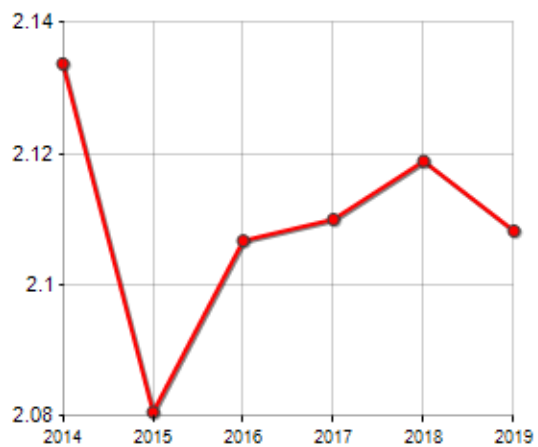

Resident families and related trend since (Year 2019), the average number of members of the family and its related trend since (Year 2019), civil status: bachelors/Bachelorette, married, divorced and widows / widowers in Municipality of CASTELNUOVO DI FARFA

CIVIL STATUS (YEAR 2018)

Civil Status	(n.)	%
Bachelors	224	21.73
Bachelorette	201	19.50
Married Males	253	24.54
Married Females	239	23.18
Divorced Males	27	2.62
Divorced Females	13	1.26
Widowers	11	1.07
Widows	63	6.11
Total Residents	1,031	100.00

FAMILIES TREND

Year	Families (N.)	Variation % on previous year	Average components
2014	501	-	2.13
2015	509	+1.60	2.08
2016	506	-0.59	2.11
2017	491	-2.96	2.11
2018	488	-0.61	2.12
2019	499	+2.25	2.11

Average annual variation (2014/2019): -0.08

Average annual variation (2016/2019): -0.46

CIVIL STATUS
(YEAR 2018)

■ Bachelors/Bachelorette
■ Married Males/Married Females
■ Divorced Males/Divorced Females
■ Widowers/Widows

TREND N ° FAMILY MEMBERS

Rankings Municipality of castelnuovo di farfa

is on 6098° place among 7903 municipalities for average number of components of the family

is on 5181° place among 7903 municipalities per %

Bachelors/Bachelorette

is on 1426° place among 7903 municipalities per % Divorced Males/ Divorced Females

is on 5536° place among 7903 municipalities per % Widows (Male/Female)