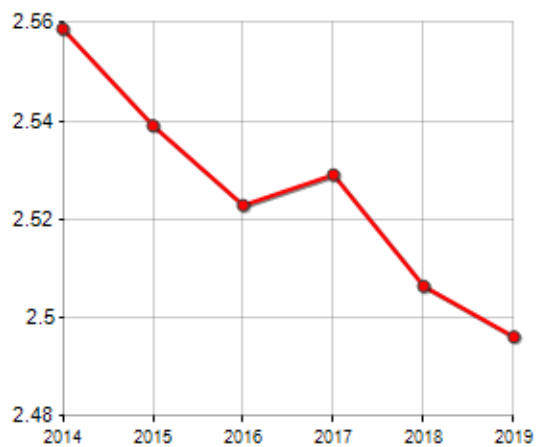

Bachelors/Bachelorette

is on 3705° place among 7903 municipalities per % Divorced Males/ Divorced Females

is on 4867° place among 7903 municipalities per % Widows (Male/Female)