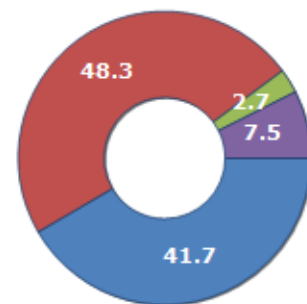

Resident families and related trend since (Year 2019), the average number of members of the family and its related trend since (Year 2019), civil status: bachelors/Bachelorette, married, divorced and widows / widowers in
Municipality of CASTELFIDARDO

CIVIL STATUS (YEAR 2018)

Civil Status	(n.)	%
Bachelors	4,219	22.58
Bachelorette	3,555	19.03
Married Males	4,513	24.16
Married Females	4,503	24.10
Divorced Males	218	1.17
Divorced Females	284	1.52
Widowers	207	1.11
Widows	1,184	6.34
Total Residents	18,683	100.00

FAMILIES TREND

Year	Families (N.)	Variation % on previous year	Average components
2014	7,367	-	2.56
2015	7,378	+0.15	2.54
2016	7,404	+0.35	2.52
2017	7,355	-0.66	2.53
2018	7,457	+1.39	2.51
2019	7,475	+0.24	2.50

Average annual variation (2014/2019): **+0.29**

Average annual variation (2016/2019): **+0.32**

CIVIL STATUS (YEAR 2018)

TREND N ° FAMILY MEMBERS

Rankings Municipality of castelfidardo

is on 1186° place among 7903 municipalities for average number of components of the family

is on 3721° place among 7903 municipalities per %