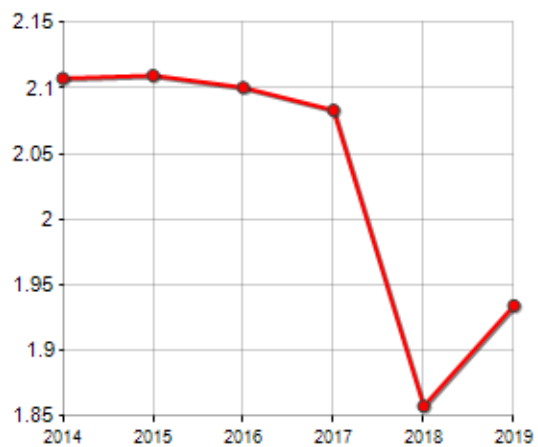

Resident families and related trend since (Year 2019), the average number of members of the family and its related trend since (Year 2019), civil status: bachelors/Bachelorette, married, divorced and widows / widowers in Municipality of CASTEL SANT'ANGELO

CIVIL STATUS (YEAR 2018)

Civil Status	(n.)	%
Bachelors	291	22.21
Bachelorette	259	19.77
Married Males	329	25.11
Married Females	303	23.13
Divorced Males	18	1.37
Divorced Females	14	1.07
Widowers	22	1.68
Widows	74	5.65
Total Residents	1,310	100.00

FAMILIES TREND

Year	Families (N.)	Variation % on previous year	Average components
2014	633	-	2.11
2015	620	-2.05	2.11
2016	617	-0.48	2.10
2017	625	+1.30	2.08
2018	638	+2.08	1.86
2019	622	-2.51	1.93

Average annual variation (2014/2019): **-0.35**

Average annual variation (2016/2019): **+0.27**

CIVIL STATUS
(YEAR 2018)

■ Bachelors/Bachelorette
■ Married Males/Married Females
■ Divorced Males/Divorced Females
■ Widowers/Widows

TREND N ° FAMILY MEMBERS

Rankings Municipality of castel sant'angelo

is on 7210° place among 7903 municipalities for average number of components of the family

is on 600° place among 7903 municipalities per %

Bachelors/Bachelorette

is on 3772° place among 7903 municipalities per % Divorced Males/ Divorced Females

is on 4011° place among 7903 municipalities per % Widows (Male/Female)