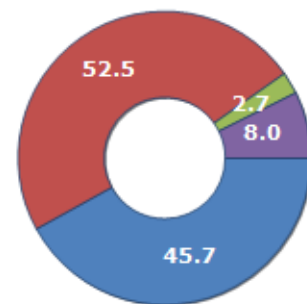

Resident families and related trend since (Year 2019), the average number of members of the family and its related trend since (Year 2019), civil status: bachelors/Bachelorette, married, divorced and widows / widowers in Municipality of CASTEL SANT'ANGELO

CIVIL STATUS (YEAR 2018)

Civil Status	(n.)	%
Bachelors	291	22.21
Bachelorette	259	19.77
Married Males	329	25.11
Married Females	303	23.13
Divorced Males	18	1.37
Divorced Females	14	1.07
Widowers	22	1.68
Widows	74	5.65
Total Residents	1,310	100.00

FAMILIES TREND

Year	Families (N.)	Variation % on previous year	Average components
2014	633	-	2.11
2015	620	-2.05	2.11
2016	617	-0.48	2.10
2017	625	+1.30	2.08
2018	638	+2.08	1.86
2019	622	-2.51	1.93

Average annual variation (2014/2019): **-0.35**

Average annual variation (2016/2019): **+0.27**

CIVIL STATUS
(YEAR 2018)

■ Bachelors/Bachelorette
■ Married Males/Married Females
■ Divorced Males/Divorced Females
■ Widowers/Widows

TREND N ° FAMILY MEMBERS

Rankings Municipality of castel sant'angelo

is on 7210° place among 7903 municipalities for average number of components of the family

is on 600° place among 7903 municipalities per %