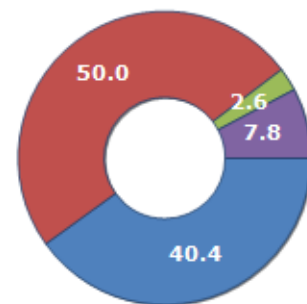

Resident families and related trend since (Year 2019), the average number of members of the family and its related trend since (Year 2019), civil status: bachelors/Bachelorette, married, divorced and widows / widowers in
Municipality of CASTEL DI TORA

CIVIL STATUS (YEAR 2018)

Civil Status	(n.)	%
Bachelors	68	25.00
Bachelorette	41	15.07
Married Males	75	27.57
Married Females	60	22.06
Divorced Males	4	1.47
Divorced Females	3	1.10
Widowers	5	1.84
Widows	16	5.88
Total Residents	272	100.00

FAMILIES TREND

Year	Families (N.)	Variation % on previous year	Average components
2014	154	-	1.90
2015	150	-2.60	1.92
2016	146	-2.67	1.96
2017	142	-2.74	1.90
2018	139	-2.11	1.96
2019	141	+1.44	1.91

Average annual variation (2014/2019): **-1.75**

Average annual variation (2016/2019): **-1.15**

CIVIL STATUS (YEAR 2018)

■ Bachelors/Bachelorette
■ Married Males/Married Females
■ Divorced Males/Divorced Females
■ Widowers/Widows

TREND N ° FAMILY MEMBERS

Rankings Municipality of castel di tora

is on 7277° place among 7903 municipalities for average number of components of the family

is on 5211° place among 7903 municipalities per %