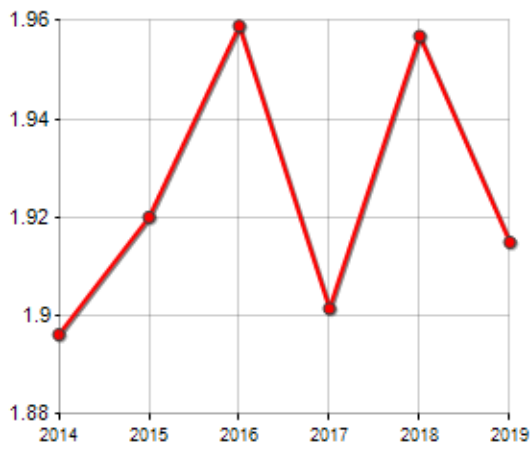

Resident families and related trend since (Year 2019), the average number of members of the family and its related trend since (Year 2019), civil status: bachelors/Bachelorette, married, divorced and widows / widowers in
Municipality of CASTEL DI TORA

CIVIL STATUS (YEAR 2018)

Civil Status	(n.)	%
Bachelors	68	25.00
Bachelorette	41	15.07
Married Males	75	27.57
Married Females	60	22.06
Divorced Males	4	1.47
Divorced Females	3	1.10
Widowers	5	1.84
Widows	16	5.88
Total Residents	272	100.00

FAMILIES TREND

Year	Families (N.)	Variation % on previous year	Average components
2014	154	-	1.90
2015	150	-2.60	1.92
2016	146	-2.67	1.96
2017	142	-2.74	1.90
2018	139	-2.11	1.96
2019	141	+1.44	1.91

Average annual variation (2014/2019): **-1.75**

Average annual variation (2016/2019): **-1.15**

CIVIL STATUS (YEAR 2018)

■ Bachelors/Bachelorette
■ Married Males/Married Females
■ Divorced Males/Divorced Females
■ Widowers/Widows

TREND N ° FAMILY MEMBERS

Rankings Municipality of castel di tora

is on 7277° place among 7903 municipalities for average number of components of the family

is on 5211° place among 7903 municipalities per %

Bachelors/Bachelorette

is on 3933° place among 7903 municipalities per % Divorced Males/ Divorced Females

is on 4342° place among 7903 municipalities per % Widows (Male/Female)