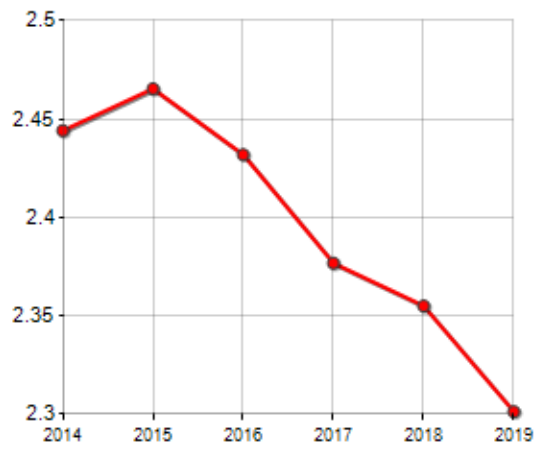

Resident families and related trend since (Year 2019), the average number of members of the family and its related trend since (Year 2019), civil status: bachelors/Bachelorette, married, divorced and widows / widowers in
Municipality of CASTEL DI IUDICA

CIVIL STATUS (YEAR 2018)

Civil Status	(n.)	%
Bachelors	952	21.18
Bachelorette	864	19.22
Married Males	1,168	25.98
Married Females	1,129	25.12
Divorced Males	22	0.49
Divorced Females	15	0.33
Widowers	43	0.96
Widows	302	6.72
Total Residents	4,495	100.00

FAMILIES TREND

Year	Families (N.)	Variation % on previous year	Average components
2014	1,921	-	2.44
2015	1,876	-2.34	2.47
2016	1,878	+0.11	2.43
2017	1,901	+1.22	2.38
2018	1,919	+0.95	2.35
2019	1,933	+0.73	2.30

Average annual variation (2014/2019): **+0.12**

Average annual variation (2016/2019): **+0.97**

CIVIL STATUS (YEAR 2018)

■ Bachelors/Bachelorette
■ Married Males/Married Females
■ Divorced Males/Divorced Females
■ Widowers/Widows

TREND N ° FAMILY MEMBERS

Rankings Municipality of castel di iudica

is on 3850° place among 7903 municipalities for average number of components of the family

is on 4719° place among 7903 municipalities per %

Bachelors/Bachelorette

is on 7335° place among 7903 municipalities per % Divorced Males/ Divorced Females

is on 4374° place among 7903 municipalities per % Widows (Male/Female)