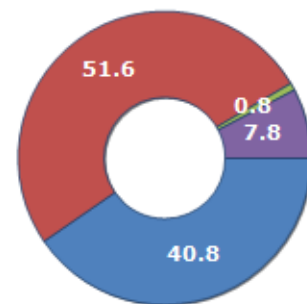

Resident families and related trend since (Year 2019), the average number of members of the family and its related trend since (Year 2019), civil status: bachelors/Bachelorette, married, divorced and widows / widowers in
Municipality of CASTEL DI IUDICA

CIVIL STATUS (YEAR 2018)

Civil Status	(n.)	%
Bachelors	952	21.18
Bachelorette	864	19.22
Married Males	1,168	25.98
Married Females	1,129	25.12
Divorced Males	22	0.49
Divorced Females	15	0.33
Widowers	43	0.96
Widows	302	6.72
Total Residents	4,495	100.00

FAMILIES TREND

Year	Families (N.)	Variation % on previous year	Average components
2014	1,921	-	2.44
2015	1,876	-2.34	2.47
2016	1,878	+0.11	2.43
2017	1,901	+1.22	2.38
2018	1,919	+0.95	2.35
2019	1,933	+0.73	2.30

Average annual variation (2014/2019): **+0.12**

Average annual variation (2016/2019): **+0.97**

CIVIL STATUS (YEAR 2018)

■ Bachelors/Bachelorette
■ Married Males/Married Females
■ Divorced Males/Divorced Females
■ Widowers/Widows

TREND N ° FAMILY MEMBERS

Rankings Municipality of castel di iudica

is on 3850° place among 7903 municipalities for average number of components of the family

is on 4719° place among 7903 municipalities per %