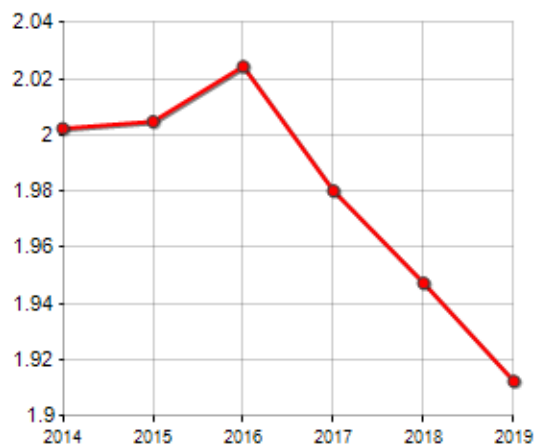

Resident families and related trend since (Year 2019), the average number of members of the family and its related trend since (Year 2019), civil status: bachelors/Bachelorette, married, divorced and widows / widowers in
Municipality of CASALVECCHIO SICULO

CIVIL STATUS (YEAR 2018)

Civil Status	(n.)	%
Bachelors	186	24.00
Bachelorette	114	14.71
Married Males	200	25.81
Married Females	182	23.48
Divorced Males	4	0.52
Divorced Females	3	0.39
Widowers	15	1.94
Widows	71	9.16
Total Residents	775	100.00

FAMILIES TREND

Year	Families (N.)	Variation % on previous year	Average components
2014	436	-	2.00
2015	420	-3.67	2.00
2016	410	-2.38	2.02
2017	402	-1.95	1.98
2018	398	-1.00	1.95
2019	399	+0.25	1.91

Average annual variation (2014/2019): **-1.76**

Average annual variation (2016/2019): **-0.90**

CIVIL STATUS (YEAR 2018)

■ Bachelors/Bachelorette
■ Married Males/Married Females
■ Divorced Males/Divorced Females
■ Widowers/Widows

TREND N ° FAMILY MEMBERS

Rankings Municipality of casalvecchio siculo

is on 7292° place among 7903 municipalities for average number of components of the family

is on 6193° place among 7903 municipalities per %

Bachelors/Bachelorette

is on 7210° place among 7903 municipalities per % Divorced Males/ Divorced Females

is on 786° place among 7903 municipalities per % Widows (Male/Female)