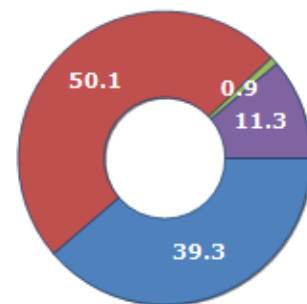

Resident families and related trend since (Year 2019), the average number of members of the family and its related trend since (Year 2019), civil status: bachelors/Bachelorette, married, divorced and widows / widowers in
Municipality of CASALVECCHIO SICULO

CIVIL STATUS (YEAR 2018)

Civil Status	(n.)	%
Bachelors	186	24.00
Bachelorette	114	14.71
Married Males	200	25.81
Married Females	182	23.48
Divorced Males	4	0.52
Divorced Females	3	0.39
Widowers	15	1.94
Widows	71	9.16
Total Residents	775	100.00

FAMILIES TREND

Year	Families (N.)	Variation % on previous year	Average components
2014	436	-	2.00
2015	420	-3.67	2.00
2016	410	-2.38	2.02
2017	402	-1.95	1.98
2018	398	-1.00	1.95
2019	399	+0.25	1.91

Average annual variation (2014/2019): **-1.76**

Average annual variation (2016/2019): **-0.90**

CIVIL STATUS (YEAR 2018)

■ Bachelors/Bachelorette
■ Married Males/Married Females
■ Divorced Males/Divorced Females
■ Widowers/Widows

TREND N ° FAMILY MEMBERS

Rankings Municipality of casalvecchio siculo

is on 7292° place among 7903 municipalities for average number of components of the family

is on 6193° place among 7903 municipalities per %