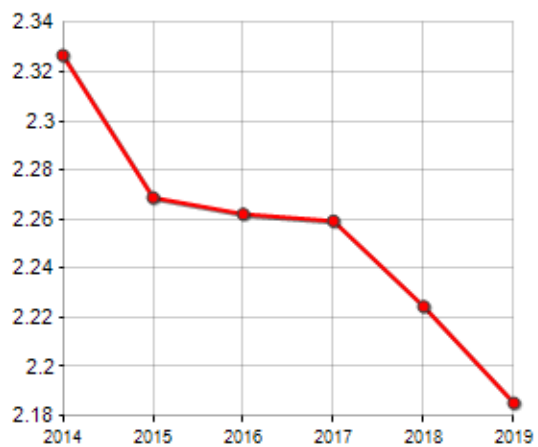

Resident families and related trend since (Year 2019), the average number of members of the family and its related trend since (Year 2019), civil status: bachelors/Bachelorette, married, divorced and widows / widowers in
Municipality of CASALATTICO

CIVIL STATUS (YEAR 2018)

Civil Status	(n.)	%
Bachelors	117	21.43
Bachelorette	112	20.51
Married Males	133	24.36
Married Females	128	23.44
Divorced Males	4	0.73
Divorced Females	6	1.10
Widowers	6	1.10
Widows	40	7.33
Total Residents	546	100.00

FAMILIES TREND

Year	Families (N.)	Variation % on previous year	Average components
2014	251	-	2.33
2015	253	+0.80	2.27
2016	248	-1.98	2.26
2017	243	-2.02	2.26
2018	245	+0.82	2.22
2019	243	-0.82	2.19

Average annual variation (2014/2019): **-0.65**

Average annual variation (2016/2019): **-0.68**

CIVIL STATUS (YEAR 2018)

TREND N ° FAMILY MEMBERS

Rankings Municipality of casalattico

is on 5336° place among 7903 municipalities for average number of components of the family

is on 2135° place among 7903 municipalities per %

Bachelors/Bachelorette

is on 5364° place among 7903 municipalities per % Divorced Males/ Divorced Females

is on 3033° place among 7903 municipalities per % Widows (Male/Female)