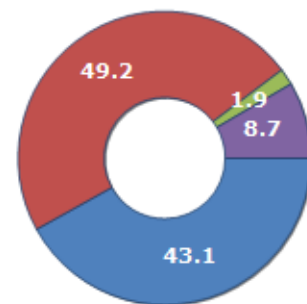

Resident families and related trend since (Year 2019), the average number of members of the family and its related trend since (Year 2019), civil status: bachelors/Bachelorette, married, divorced and widows / widowers in
Municipality of CASALATTICO

CIVIL STATUS (YEAR 2018)

Civil Status	(n.)	%
Bachelors	117	21.43
Bachelorette	112	20.51
Married Males	133	24.36
Married Females	128	23.44
Divorced Males	4	0.73
Divorced Females	6	1.10
Widowers	6	1.10
Widows	40	7.33
Total Residents	546	100.00

FAMILIES TREND

Year	Families (N.)	Variation % on previous year	Average components
2014	251	-	2.33
2015	253	+0.80	2.27
2016	248	-1.98	2.26
2017	243	-2.02	2.26
2018	245	+0.82	2.22
2019	243	-0.82	2.19

Average annual variation (2014/2019): **-0.65**

Average annual variation (2016/2019): **-0.68**

CIVIL STATUS (YEAR 2018)

TREND N ° FAMILY MEMBERS

Rankings Municipality of casalattico

is on 5336° place among 7903 municipalities for average number of components of the family

is on 2135° place among 7903 municipalities per %