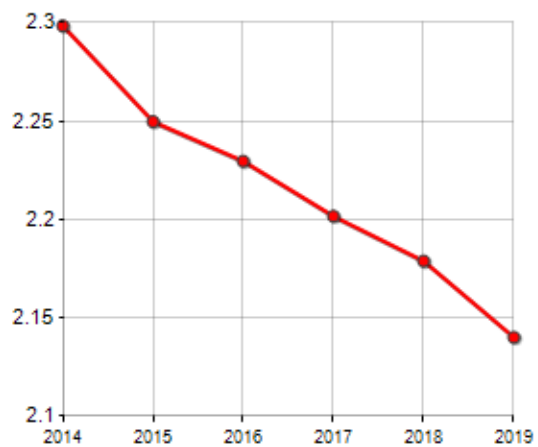

Resident families and related trend since (Year 2019), the average number of members of the family and its related trend since (Year 2019), civil status: bachelors/Bachelorette, married, divorced and widows / widowers in
Municipality of CANTALUPO IN SABINA

CIVIL STATUS (YEAR 2018)

Civil Status	(n.)	%
Bachelors	374	22.45
Bachelorette	298	17.89
Married Males	399	23.95
Married Females	410	24.61
Divorced Males	27	1.62
Divorced Females	27	1.62
Widowers	26	1.56
Widows	105	6.30
Total Residents	1,666	100.00

FAMILIES TREND

Year	Families (N.)	Variation % on previous year	Average components
2014	744	-	2.30
2015	749	+0.67	2.25
2016	758	+1.20	2.23
2017	764	+0.79	2.20
2018	761	-0.39	2.18
2019	772	+1.45	2.14

Average annual variation (2014/2019): **+0.74**

Average annual variation (2016/2019): **+0.61**

CIVIL STATUS (YEAR 2018)

TREND N ° FAMILY MEMBERS

Rankings Municipality of cantalupo in sabina

is on 5807° place among 7903 municipalities for average number of components of the family

is on 4886° place among 7903 municipalities per %

Bachelors/Bachelorette

is on 2400° place among 7903 municipalities per % Divorced Males/ Divorced Females

is on 4100° place among 7903 municipalities per % Widows (Male/Female)