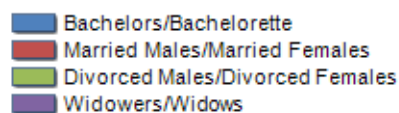

Resident families and related trend since (Year 2019), the average number of members of the family and its related trend since (Year 2019), civil status: bachelors/Bachelorette, married, divorced and widows / widowers in
Municipality of CANTALUPO IN SABINA

CIVIL STATUS (YEAR 2018)

Civil Status	(n.)	%
Bachelors	374	22.45
Bachelorette	298	17.89
Married Males	399	23.95
Married Females	410	24.61
Divorced Males	27	1.62
Divorced Females	27	1.62
Widowers	26	1.56
Widows	105	6.30
Total Residents	1,666	100.00

FAMILIES TREND

Year	Families (N.)	Variation % on previous year	Average components
2014	744	-	2.30
2015	749	+0.67	2.25
2016	758	+1.20	2.23
2017	764	+0.79	2.20
2018	761	-0.39	2.18
2019	772	+1.45	2.14

Average annual variation (2014/2019): **+0.74**

Average annual variation (2016/2019): **+0.61**

CIVIL STATUS (YEAR 2018)

TREND N ° FAMILY MEMBERS

Rankings Municipality of cantalupo in sabina

is on 5807° place among 7903 municipalities for average number of components of the family

is on 4886° place among 7903 municipalities per %