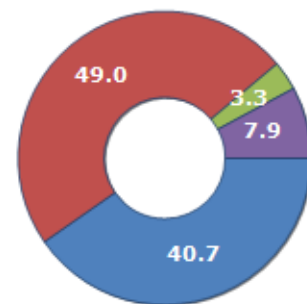

Resident families and related trend since (Year 2019), the average number of members of the family and its related trend since (Year 2019), civil status: bachelors/Bachelorette, married, divorced and widows / widowers in
Municipality of CANTALUPO IN SABINA

CIVIL STATUS (YEAR 2018)

Civil Status	(n.)	%
Bachelors	374	22.45
Bachelorette	298	17.89
Married Males	399	23.95
Married Females	410	24.61
Divorced Males	27	1.62
Divorced Females	27	1.62
Widowers	26	1.56
Widows	105	6.30
Total Residents	1,666	100.00

FAMILIES TREND

Year	Families (N.)	Variation % on previous year	Average components
2014	744	-	2.30
2015	749	+0.67	2.25
2016	758	+1.20	2.23
2017	764	+0.79	2.20
2018	761	-0.39	2.18
2019	772	+1.45	2.14

Average annual variation (2014/2019): **+0.74**

Average annual variation (2016/2019): **+0.61**

CIVIL STATUS (YEAR 2018)

TREND N ° FAMILY MEMBERS

Rankings Municipality of cantalupo in sabina

is on 5807° place among 7903 municipalities for average number of components of the family