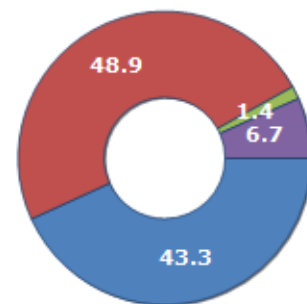

Resident families and related trend since (Year 2019), the average number of members of the family and its related trend since (Year 2019), civil status: bachelors/Bachelorette, married, divorced and widows / widowers in **Region CAMPANIA**

CIVIL STATUS (YEAR 2018)

Civil Status	(n.)	%
Bachelors	1,328,108	22.89
Bachelorette	1,177,447	20.29
Married Males	1,400,054	24.13
Married Females	1,427,633	24.61
Divorced Males	30,837	0.53
Divorced Females	52,239	0.90
Widowers	69,491	1.20
Widows	315,883	5.44
Total Residents	5,801,692	100.00

FAMILIES TREND

Year	Families (N.)	Variation % on previous year	Average components
2014	2,159,143	-	2.71
2015	2,160,400	+0.06	2.71
2016	2,172,470	+0.56	2.69
2017	2,179,279	+0.31	2.67
2018	2,189,479	+0.47	2.66
2019	2,206,432	+0.77	2.62

Average annual variation (2014/2019): **+0.43**

Average annual variation (2016/2019): **+0.52**

CIVIL STATUS
(YEAR 2018)

TREND N ° FAMILY MEMBERS

Rankings Region campania

is on 1° place among 20 regions for average number of components of the family

is on 5° place among 20 regions per % Bachelors/Bachelorette

is on 19° place among 20 regions per % Divorced Males/