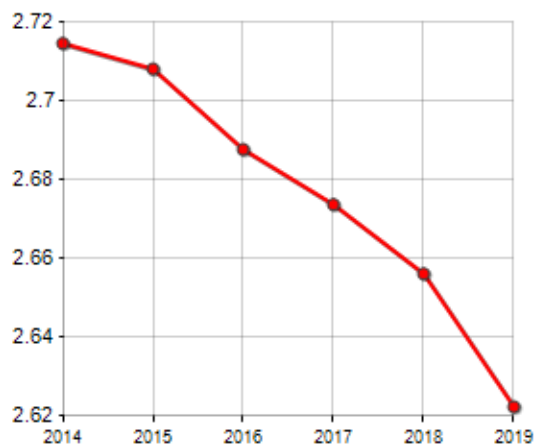

Divorced Females

is on 19° place among 20 regions per % Widows (Male/Female)