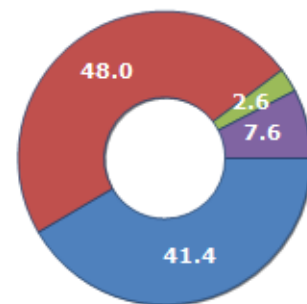

Resident families and related trend since (Year 2019), the average number of members of the family and its related trend since (Year 2019), civil status: bachelors/Bachelorette, married, divorced and widows / widowers in
Municipality of CALTANISSETTA

CIVIL STATUS (YEAR 2018)

Civil Status	(n.)	%
Bachelors	13,426	21.99
Bachelorette	11,958	19.58
Married Males	14,667	24.02
Married Females	14,757	24.17
Divorced Males	610	1.00
Divorced Females	1,013	1.66
Widowers	676	1.11
Widows	3,957	6.48
Total Residents	61,064	100.00

FAMILIES TREND

Year	Families (N.)	Variation % on previous year	Average components
2014	26,612	-	2.38
2015	26,826	+0.80	2.36
2016	26,836	+0.04	2.35
2017	26,667	-0.63	2.34
2018	25,843	-3.09	2.41
2019	25,915	+0.28	2.37

Average annual variation (2014/2019): **-0.53**

Average annual variation (2016/2019): **-1.16**

CIVIL STATUS (YEAR 2018)

■ Bachelors/Bachelorette
■ Married Males/Married Females
■ Divorced Males/Divorced Females
■ Widowers/Widows

TREND N ° FAMILY MEMBERS

Rankings Municipality of caltanissetta

is on 2840° place among 7903 municipalities for average number of components of the family

is on 4051° place among 7903 municipalities per %