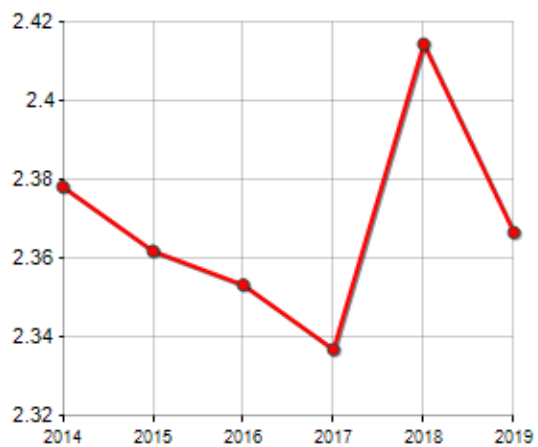

Bachelors/Bachelorette

is on 3809° place among 7903 municipalities per % Divorced Males/ Divorced Females

is on 4706° place among 7903 municipalities per % Widows (Male/Female)