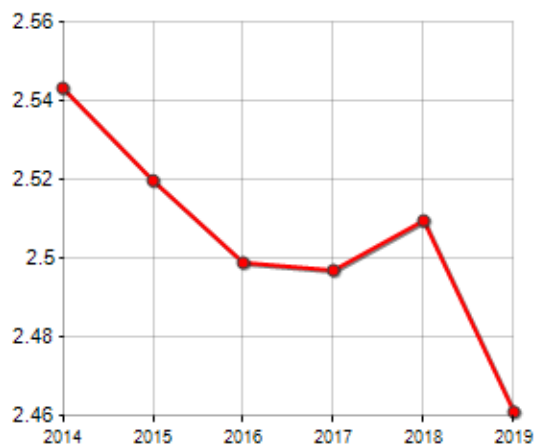

Bachelors/Bachelorette

is on 89° place among 107 provinces per % Divorced Males/
Divorced Females

is on 57° place among 107 provinces per % Widows (Male/Female)