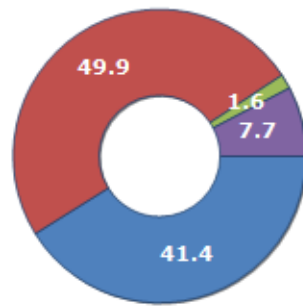

Resident families and related trend since (Year 2019), the average number of members of the family and its related trend since (Year 2019), civil status: bachelors/Bachelorette, married, divorced and widows / widowers in Province of CALTANISSETTA

CIVIL STATUS (YEAR 2018)		
Civil Status	(n.)	%
Bachelors	57,229	21.81
Bachelorette	50,735	19.33
Married Males	64,911	24.73
Married Females	65,185	24.84
Divorced Males	1,778	0.68
Divorced Females	2,475	0.94
Widowers	2,973	1.13
Widows	17,172	6.54
Total Residents	262,458	100.00

FAMILIES TREND			
Year	Families (N.)	Variation % on previous year	Average components
2014	107,742	-	2.54
2015	107,848	+0.10	2.52
2016	107,930	+0.08	2.50
2017	106,699	-1.14	2.50
2018	105,426	-1.19	2.51
2019	105,966	+0.51	2.46

Average annual variation (2014/2019): -0.33

Average annual variation (2016/2019): -0.61

CIVIL STATUS (YEAR 2018)

- Bachelors/Bachelorette
- Married Males/Married Females
- Divorced Males/Divorced Females
- Widowers/Widows

TREND N ° FAMILY MEMBERS

Rankings Province of caltanissetta

is on 13° place among 107 provinces for average number of components of the family

is on 63° place among 107 provinces per %