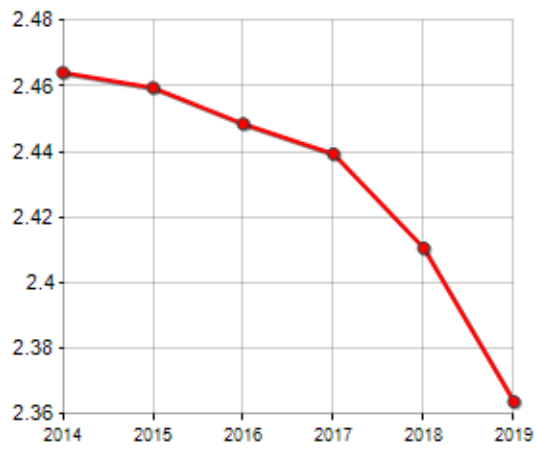

Resident families and related trend since (Year 2019), the average number of members of the family and its related trend since (Year 2019), civil status: bachelors/Bachelorette, married, divorced and widows / widowers in
Municipality of CALASCIBETTA

CIVIL STATUS (YEAR 2018)

Civil Status	(n.)	%
Bachelors	950	21.69
Bachelorette	876	20.00
Married Males	1,050	23.98
Married Females	1,076	24.57
Divorced Males	41	0.94
Divorced Females	47	1.07
Widowers	59	1.35
Widows	280	6.39
Total Residents	4,379	100.00

FAMILIES TREND

Year	Families (N.)	Variation % on previous year	Average components
2014	1,870	-	2.46
2015	1,841	-1.55	2.46
2016	1,835	-0.33	2.45
2017	1,805	-1.63	2.44
2018	1,817	+0.66	2.41
2019	1,823	+0.33	2.36

Average annual variation (2014/2019): **-0.51**

Average annual variation (2016/2019): **-0.22**

CIVIL STATUS (YEAR 2018)

TREND N ° FAMILY MEMBERS

Rankings Municipality of calascibetta

is on 2877° place among 7903 municipalities for average number of components of the family

is on 2902° place among 7903 municipalities per %

Bachelors/Bachelorette

is on 5072° place among 7903 municipalities per % Divorced Males/ Divorced Females

is on 4199° place among 7903 municipalities per % Widows (Male/Female)