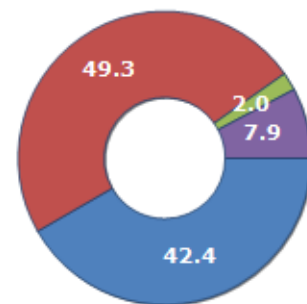

Resident families and related trend since (Year 2019), the average number of members of the family and its related trend since (Year 2019), civil status: bachelors/Bachelorette, married, divorced and widows / widowers in
Municipality of CALASCIBETTA

CIVIL STATUS (YEAR 2018)

Civil Status	(n.)	%
Bachelors	950	21.69
Bachelorette	876	20.00
Married Males	1,050	23.98
Married Females	1,076	24.57
Divorced Males	41	0.94
Divorced Females	47	1.07
Widowers	59	1.35
Widows	280	6.39
Total Residents	4,379	100.00

FAMILIES TREND

Year	Families (N.)	Variation % on previous year	Average components
2014	1,870	-	2.46
2015	1,841	-1.55	2.46
2016	1,835	-0.33	2.45
2017	1,805	-1.63	2.44
2018	1,817	+0.66	2.41
2019	1,823	+0.33	2.36

Average annual variation (2014/2019): **-0.51**

Average annual variation (2016/2019): **-0.22**

CIVIL STATUS (YEAR 2018)

TREND N ° FAMILY MEMBERS

Rankings Municipality of calascibetta

is on 2877° place among 7903 municipalities for average number of components of the family

is on 2902° place among 7903 municipalities per %