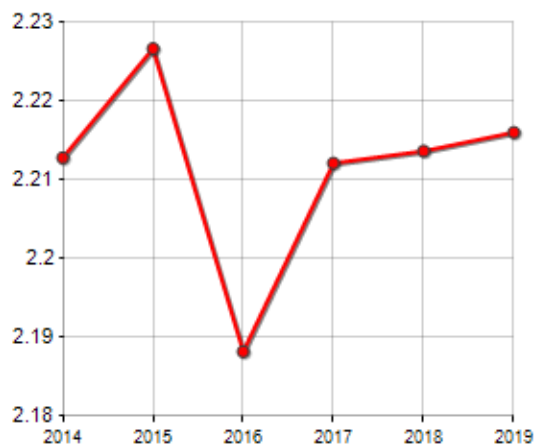

Resident families and related trend since (Year 2019), the average number of members of the family and its related trend since (Year 2019), civil status: bachelors/Bachelorette, married, divorced and widows / widowers in
Municipality of BUSCEMI

CIVIL STATUS (YEAR 2018)

Civil Status	(n.)	%
Bachelors	239	23.73
Bachelorette	174	17.28
Married Males	246	24.43
Married Females	244	24.23
Divorced Males	8	0.79
Divorced Females	13	1.29
Widowers	21	2.09
Widows	62	6.16
Total Residents	1,007	100.00

FAMILIES TREND

Year	Families (N.)	Variation % on previous year	Average components
2014	484	-	2.21
2015	472	-2.48	2.23
2016	473	+0.21	2.19
2017	462	-2.33	2.21
2018	454	-1.73	2.21
2019	449	-1.10	2.22

Average annual variation (2014/2019): **-1.49**

Average annual variation (2016/2019): **-1.72**

CIVIL STATUS (YEAR 2018)

■ Bachelors/Bachelorette
■ Married Males/Married Females
■ Divorced Males/Divorced Females
■ Widowers/Widows

TREND N ° FAMILY MEMBERS

Rankings Municipality of buscemi

is on 4972° place among 7903 municipalities for average number of components of the family

is on 3912° place among 7903 municipalities per % Bachelors/Bachelorette

is on 4958° place among 7903 municipalities per % Divorced Males/ Divorced Females

is on 3480° place among 7903 municipalities per % Widows (Male/Female)