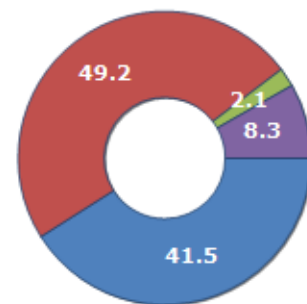

Resident families and related trend since (Year 2019), the average number of members of the family and its related trend since (Year 2019), civil status: bachelors/Bachelorette, married, divorced and widows / widowers in
Municipality of BUSCEMI

CIVIL STATUS (YEAR 2018)

Civil Status	(n.)	%
Bachelors	239	23.73
Bachelorette	174	17.28
Married Males	246	24.43
Married Females	244	24.23
Divorced Males	8	0.79
Divorced Females	13	1.29
Widowers	21	2.09
Widows	62	6.16
Total Residents	1,007	100.00

FAMILIES TREND

Year	Families (N.)	Variation % on previous year	Average components
2014	484	-	2.21
2015	472	-2.48	2.23
2016	473	+0.21	2.19
2017	462	-2.33	2.21
2018	454	-1.73	2.21
2019	449	-1.10	2.22

Average annual variation (2014/2019): **-1.49**

Average annual variation (2016/2019): **-1.72**

CIVIL STATUS (YEAR 2018)

■ Bachelors/Bachelorette
■ Married Males/Married Females
■ Divorced Males/Divorced Females
■ Widowers/Widows

TREND N ° FAMILY MEMBERS

Rankings Municipality of buscemi

is on 4972° place among 7903 municipalities for average number of components of the family

is on 3912° place among 7903 municipalities per % Bachelors/Bachelorette