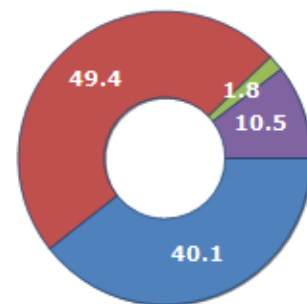

Resident families and related trend since (Year 2019), the average number of members of the family and its related trend since (Year 2019), civil status: bachelors/Bachelorette, married, divorced and widows / widowers in
Municipality of BUCCHERI

CIVIL STATUS (YEAR 2018)

Civil Status	(n.)	%
Bachelors	405	21.05
Bachelorette	353	18.35
Married Males	467	24.27
Married Females	466	24.22
Divorced Males	12	0.62
Divorced Females	22	1.14
Widowers	29	1.51
Widows	170	8.84
Total Residents	1,924	100.00

FAMILIES TREND

Year	Families (N.)	Variation % on previous year	Average components
2014	939	-	2.17
2015	935	-0.43	2.14
2016	929	-0.64	2.13
2017	919	-1.08	2.12
2018	925	+0.65	2.07
2019	923	-0.22	2.05

Average annual variation (2014/2019): **-0.34**

Average annual variation (2016/2019): **-0.22**

CIVIL STATUS (YEAR 2018)

■ Bachelors/Bachelorette
■ Married Males/Married Females
■ Divorced Males/Divorced Females
■ Widowers/Widows

TREND N ° FAMILY MEMBERS

Rankings Municipality of buccheri

is on 6568° place among 7903 municipalities for average number of components of the family

is on 5455° place among 7903 municipalities per % Bachelors/Bachelorette