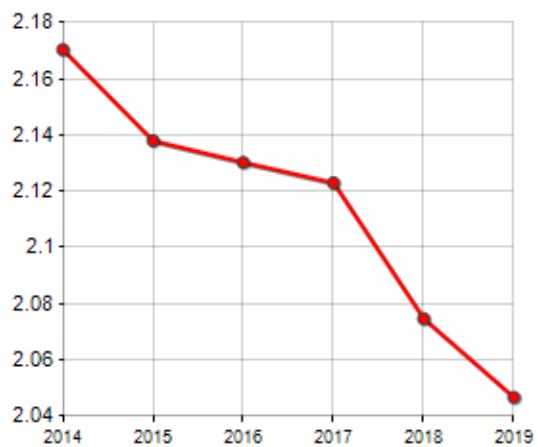

Resident families and related trend since (Year 2019), the average number of members of the family and its related trend since (Year 2019), civil status: bachelors/Bachelorette, married, divorced and widows / widowers in
Municipality of BUCCHERI

CIVIL STATUS (YEAR 2018)

Civil Status	(n.)	%
Bachelors	405	21.05
Bachelorette	353	18.35
Married Males	467	24.27
Married Females	466	24.22
Divorced Males	12	0.62
Divorced Females	22	1.14
Widowers	29	1.51
Widows	170	8.84
Total Residents	1,924	100.00

FAMILIES TREND

Year	Families (N.)	Variation % on previous year	Average components
2014	939	-	2.17
2015	935	-0.43	2.14
2016	929	-0.64	2.13
2017	919	-1.08	2.12
2018	925	+0.65	2.07
2019	923	-0.22	2.05

Average annual variation (2014/2019): **-0.34**

Average annual variation (2016/2019): **-0.22**

CIVIL STATUS (YEAR 2018)

■ Bachelors/Bachelorette
■ Married Males/Married Females
■ Divorced Males/Divorced Females
■ Widowers/Widows

TREND N ° FAMILY MEMBERS

Rankings Municipality of buccheri

is on 6568° place among 7903 municipalities for average number of components of the family

is on 5455° place among 7903 municipalities per % Bachelors/Bachelorette

is on 5544° place among 7903 municipalities per % Divorced Males/ Divorced Females

is on 1210° place among 7903 municipalities per % Widows (Male/Female)