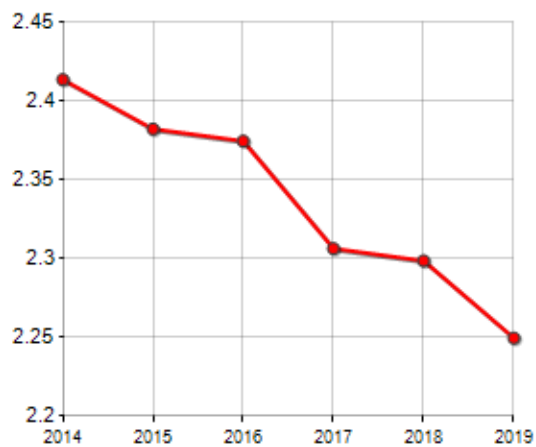

Resident families and related trend since (Year 2019), the average number of members of the family and its related trend since (Year 2019), civil status: bachelors/Bachelorette, married, divorced and widows / widowers in
Municipality of BORGO VELINO

CIVIL STATUS (YEAR 2018)

Civil Status	(n.)	%
Bachelors	183	19.37
Bachelorette	188	19.89
Married Males	240	25.40
Married Females	239	25.29
Divorced Males	7	0.74
Divorced Females	6	0.63
Widowers	13	1.38
Widows	69	7.30
Total Residents	945	100.00

FAMILIES TREND

Year	Families (N.)	Variation % on previous year	Average components
2014	406	-	2.41
2015	408	+0.49	2.38
2016	403	-1.23	2.37
2017	408	+1.24	2.31
2018	412	+0.98	2.30
2019	421	+2.18	2.25

Average annual variation (2014/2019): **+0.73**

Average annual variation (2016/2019): **+1.47**

CIVIL STATUS (YEAR 2018)

■ Bachelors/Bachelorette
■ Married Males/Married Females
■ Divorced Males/Divorced Females
■ Widowers/Widows

TREND N ° FAMILY MEMBERS

Rankings Municipality of borgo velino

is on 4564° place among 7903 municipalities for average number of components of the family

is on 6319° place among 7903 municipalities per %

Bachelors/Bachelorette

is on 6314° place among 7903 municipalities per % Divorced Males/ Divorced Females

is on 3040° place among 7903 municipalities per % Widows (Male/Female)