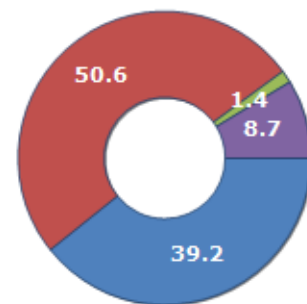

Resident families and related trend since (Year 2019), the average number of members of the family and its related trend since (Year 2019), civil status: bachelors/Bachelorette, married, divorced and widows / widowers in
Municipality of BORGO VELINO

CIVIL STATUS (YEAR 2018)

Civil Status	(n.)	%
Bachelors	183	19.37
Bachelorette	188	19.89
Married Males	240	25.40
Married Females	239	25.29
Divorced Males	7	0.74
Divorced Females	6	0.63
Widowers	13	1.38
Widows	69	7.30
Total Residents	945	100.00

FAMILIES TREND

Year	Families (N.)	Variation % on previous year	Average components
2014	406	-	2.41
2015	408	+0.49	2.38
2016	403	-1.23	2.37
2017	408	+1.24	2.31
2018	412	+0.98	2.30
2019	421	+2.18	2.25

Average annual variation (2014/2019): **+0.73**

Average annual variation (2016/2019): **+1.47**

CIVIL STATUS (YEAR 2018)

■ Bachelors/Bachelorette
■ Married Males/Married Females
■ Divorced Males/Divorced Females
■ Widowers/Widows

TREND N ° FAMILY MEMBERS

Rankings Municipality of borgo velino

is on 4564° place among 7903 municipalities for average number of components of the family

is on 6319° place among 7903 municipalities per %