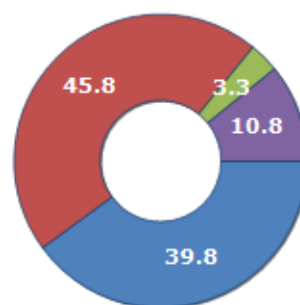

Resident families and related trend since (Year 2019), the average number of members of the family and its related trend since (Year 2019), civil status: bachelors/Bachelorette, married, divorced and widows / widowers in
Municipality of BORBONA

CIVIL STATUS (YEAR 2018)

Civil Status	(n.)	%
Bachelors	141	23.46
Bachelorette	99	16.47
Married Males	145	24.13
Married Females	131	21.80
Divorced Males	9	1.50
Divorced Females	11	1.83
Widowers	9	1.50
Widows	56	9.32
Total Residents	601	100.00

FAMILIES TREND

Year	Families (N.)	Variation % on previous year	Average components
2014	349	-	1.79
2015	340	-2.58	1.81
2016	343	+0.88	1.79
2017	340	-0.87	1.75
2018	344	+1.18	1.76
2019	345	+0.29	1.75

Average annual variation (2014/2019): **-0.23**

Average annual variation (2016/2019): **+0.19**

CIVIL STATUS (YEAR 2018)

■ Bachelors/Bachelorette
■ Married Males/Married Females
■ Divorced Males/Divorced Females
■ Widowers/Widows

TREND N ° FAMILY MEMBERS

Rankings Municipality of borbona

is on 7639° place among 7903 municipalities for average number of components of the family

is on 5782° place among 7903 municipalities per % Bachelors/Bachelorette