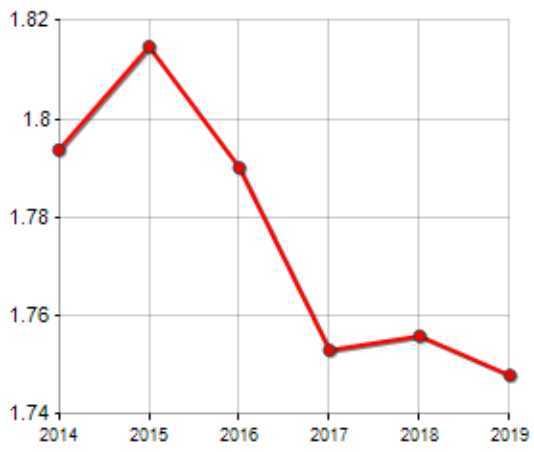

Resident families and related trend since (Year 2019), the average number of members of the family and its related trend since (Year 2019), civil status: bachelors/Bachelorette, married, divorced and widows / widowers in
Municipality of BORBONA

CIVIL STATUS (YEAR 2018)

Civil Status	(n.)	%
Bachelors	141	23.46
Bachelorette	99	16.47
Married Males	145	24.13
Married Females	131	21.80
Divorced Males	9	1.50
Divorced Females	11	1.83
Widowers	9	1.50
Widows	56	9.32
Total Residents	601	100.00

FAMILIES TREND

Year	Families (N.)	Variation % on previous year	Average components
2014	349	-	1.79
2015	340	-2.58	1.81
2016	343	+0.88	1.79
2017	340	-0.87	1.75
2018	344	+1.18	1.76
2019	345	+0.29	1.75

Average annual variation (2014/2019): **-0.23**

Average annual variation (2016/2019): **+0.19**

CIVIL STATUS (YEAR 2018)

■ Bachelors/Bachelorette
■ Married Males/Married Females
■ Divorced Males/Divorced Females
■ Widowers/Widows

TREND N ° FAMILY MEMBERS

Rankings Municipality of borbona

is on 7639° place among 7903 municipalities for average number of components of the family

is on 5782° place among 7903 municipalities per % Bachelors/Bachelorette

is on 2317° place among 7903 municipalities per % Divorced Males/ Divorced Females

is on 1061° place among 7903 municipalities per % Widows (Male/Female)