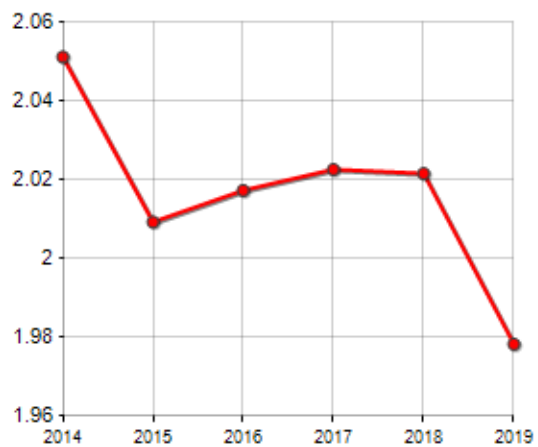

Resident families and related trend since (Year 2019), the average number of members of the family and its related trend since (Year 2019), civil status: bachelors/Bachelorette, married, divorced and widows / widowers in
Municipality of BOCCHIGLIERO

CIVIL STATUS (YEAR 2018)

Civil Status	(n.)	%
Bachelors	243	20.03
Bachelorette	215	17.72
Married Males	286	23.58
Married Females	281	23.17
Divorced Males	2	0.16
Divorced Females	7	0.58
Widowers	28	2.31
Widows	151	12.45
Total Residents	1,213	100.00

FAMILIES TREND

Year	Families (N.)	Variation % on previous year	Average components
2014	663	-	2.05
2015	646	-2.56	2.01
2016	635	-1.70	2.02
2017	618	-2.68	2.02
2018	601	-2.75	2.02
2019	597	-0.67	1.98

Average annual variation (2014/2019): **-2.08**

Average annual variation (2016/2019): **-2.04**

CIVIL STATUS (YEAR 2018)

■ Bachelors/Bachelorette
■ Married Males/Married Females
■ Divorced Males/Divorced Females
■ Widowers/Widows

TREND N ° FAMILY MEMBERS

Rankings Municipality of bocchigliero

is on 7025° place among 7903 municipalities for average number of components of the family

is on 6595° place among 7903 municipalities per %

Bachelors/Bachelorette

is on 7448° place among 7903 municipalities per % Divorced Males/ Divorced Females

is on 106° place among 7903 municipalities per % Widows (Male/Female)