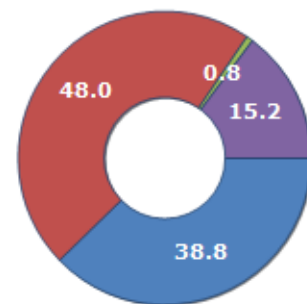

Resident families and related trend since (Year 2019), the average number of members of the family and its related trend since (Year 2019), civil status: bachelors/Bachelorette, married, divorced and widows / widowers in
Municipality of BOCCHIGLIERO

CIVIL STATUS (YEAR 2018)

Civil Status	(n.)	%
Bachelors	243	20.03
Bachelorette	215	17.72
Married Males	286	23.58
Married Females	281	23.17
Divorced Males	2	0.16
Divorced Females	7	0.58
Widowers	28	2.31
Widows	151	12.45
Total Residents	1,213	100.00

FAMILIES TREND

Year	Families (N.)	Variation % on previous year	Average components
2014	663	-	2.05
2015	646	-2.56	2.01
2016	635	-1.70	2.02
2017	618	-2.68	2.02
2018	601	-2.75	2.02
2019	597	-0.67	1.98

Average annual variation (2014/2019): **-2.08**

Average annual variation (2016/2019): **-2.04**

CIVIL STATUS (YEAR 2018)

■ Bachelors/Bachelorette
■ Married Males/Married Females
■ Divorced Males/Divorced Females
■ Widowers/Widows

TREND N ° FAMILY MEMBERS

Rankings Municipality of bocchigliero

is on 7025° place among 7903 municipalities for average number of components of the family

is on 6595° place among 7903 municipalities per %