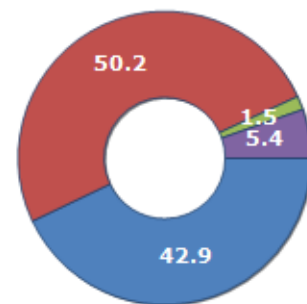

Resident families and related trend since (Year 2019), the average number of members of the family and its related trend since (Year 2019), civil status: bachelors/Bachelorette, married, divorced and widows / widowers in
Municipality of Belpasso

CIVIL STATUS (YEAR 2018)

Civil Status	(n.)	%
Bachelors	6,469	23.04
Bachelorette	5,586	19.89
Married Males	7,023	25.01
Married Females	7,071	25.18
Divorced Males	175	0.62
Divorced Females	251	0.89
Widowers	268	0.95
Widows	1,240	4.42
Total Residents	28,083	100.00

FAMILIES TREND

Year	Families (N.)	Variation % on previous year	Average components
2014	10,492	-	2.69
2015	10,298	-1.85	2.73
2016	10,295	-0.03	2.73
2017	10,335	+0.39	2.72
2018	10,568	+2.25	2.66
2019	10,604	+0.34	2.65

Average annual variation (2014/2019): **+0.21**

Average annual variation (2016/2019): **+0.99**

CIVIL STATUS (YEAR 2018)

■ Bachelors/Bachelorette
■ Married Males/Married Females
■ Divorced Males/Divorced Females
■ Widowers/Widows

TREND N ° FAMILY MEMBERS

Rankings Municipality of belpasso

is on 334° place among 7903 municipalities for average number of components of the family

is on 2301° place among 7903 municipalities per % Bachelors/Bachelorette