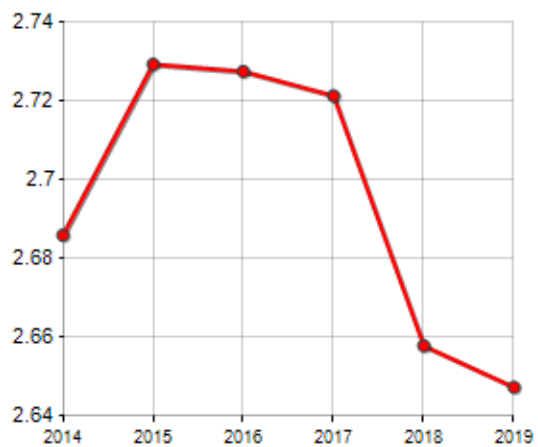

is on 6058° place among 7903 municipalities per % Divorced Males/ Divorced Females

is on 7462° place among 7903 municipalities per % Widows (Male/Female)