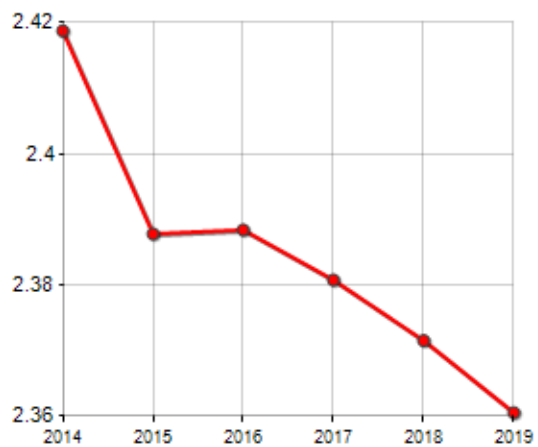

Resident families and related trend since (Year 2019), the average number of members of the family and its related trend since (Year 2019), civil status: bachelors/Bachelorette, married, divorced and widows / widowers in
Municipality of ASSORO

CIVIL STATUS (YEAR 2018)

Civil Status	(n.)	%
Bachelors	1,078	21.41
Bachelorette	904	17.95
Married Males	1,347	26.75
Married Females	1,356	26.93
Divorced Males	5	0.10
Divorced Females	9	0.18
Widowers	60	1.19
Widows	277	5.50
Total Residents	5,036	100.00

FAMILIES TREND

Year	Families (N.)	Variation % on previous year	Average components
2014	2,166	-	2.42
2015	2,174	+0.37	2.39
2016	2,150	-1.10	2.39
2017	2,138	-0.56	2.38
2018	2,132	-0.28	2.37
2019	2,125	-0.33	2.36

Average annual variation (2014/2019): **-0.38**

Average annual variation (2016/2019): **-0.39**

CIVIL STATUS (YEAR 2018)

TREND N ° FAMILY MEMBERS

Rankings Municipality of assoro

is on 2935° place among 7903 municipalities for average number of components of the family

is on 6024° place among 7903 municipalities per % Bachelors/Bachelorette

is on 7843° place among 7903 municipalities per % Divorced Males/ Divorced Females

is on 6026° place among 7903 municipalities per % Widows (Male/Female)