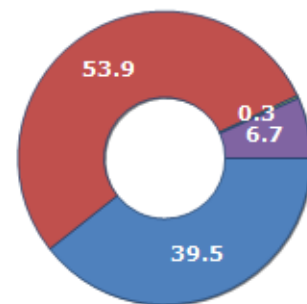

Resident families and related trend since (Year 2019), the average number of members of the family and its related trend since (Year 2019), civil status: bachelors/Bachelorette, married, divorced and widows / widowers in
Municipality of ASSORO

CIVIL STATUS (YEAR 2018)

Civil Status	(n.)	%
Bachelors	1,078	21.41
Bachelorette	904	17.95
Married Males	1,347	26.75
Married Females	1,356	26.93
Divorced Males	5	0.10
Divorced Females	9	0.18
Widowers	60	1.19
Widows	277	5.50
Total Residents	5,036	100.00

FAMILIES TREND

Year	Families (N.)	Variation % on previous year	Average components
2014	2,166	-	2.42
2015	2,174	+0.37	2.39
2016	2,150	-1.10	2.39
2017	2,138	-0.56	2.38
2018	2,132	-0.28	2.37
2019	2,125	-0.33	2.36

Average annual variation (2014/2019): **-0.38**

Average annual variation (2016/2019): **-0.39**

CIVIL STATUS (YEAR 2018)

TREND N ° FAMILY MEMBERS

Rankings Municipality of assoro

is on 2935° place among 7903 municipalities for average number of components of the family

is on 6024° place among 7903 municipalities per % Bachelors/Bachelorette