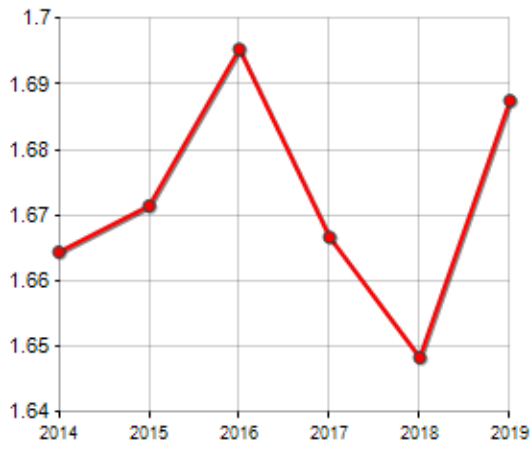

Resident families and related trend since (Year 2019), the average number of members of the family and its related trend since (Year 2019), civil status: bachelors/Bachelorette, married, divorced and widows / widowers in
Municipality of ASCREA

CIVIL STATUS (YEAR 2018)

Civil Status	(n.)	%
Bachelors	60	25.00
Bachelorette	37	15.42
Married Males	64	26.67
Married Females	56	23.33
Divorced Males	3	1.25
Divorced Females	1	0.42
Widowers	4	1.67
Widows	15	6.25
Total Residents	240	100.00

FAMILIES TREND

Year	Families (N.)	Variation % on previous year	Average components
2014	146	-	1.66
2015	140	-4.11	1.67
2016	151	+7.86	1.70
2017	147	-2.65	1.67
2018	145	-1.36	1.65
2019	128	-11.72	1.69

Average annual variation (2014/2019): **-2.60**

Average annual variation (2016/2019): **-5.36**

CIVIL STATUS (YEAR 2018)

■ Bachelors/Bachelorette
■ Married Males/Married Females
■ Divorced Males/Divorced Females
■ Widowers/Widows

TREND N ° FAMILY MEMBERS

Rankings Municipality of ascrea

is on 7720° place among 7903 municipalities for average number of components of the family

is on 867° place among 7903 municipalities per % Bachelors/Bachelorette

is on 5419° place among 7903 municipalities per % Divorced Males/ Divorced Females

is on 2865° place among 7903 municipalities per % Widows (Male/Female)