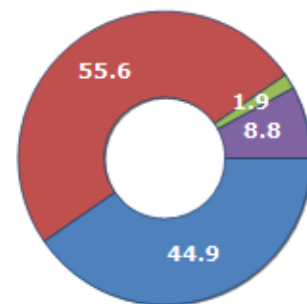

Resident families and related trend since (Year 2019), the average number of members of the family and its related trend since (Year 2019), civil status: bachelors/Bachelorette, married, divorced and widows / widowers in
Municipality of ASCREA

CIVIL STATUS (YEAR 2018)

Civil Status	(n.)	%
Bachelors	60	25.00
Bachelorette	37	15.42
Married Males	64	26.67
Married Females	56	23.33
Divorced Males	3	1.25
Divorced Females	1	0.42
Widowers	4	1.67
Widows	15	6.25
Total Residents	240	100.00

FAMILIES TREND

Year	Families (N.)	Variation % on previous year	Average components
2014	146	-	1.66
2015	140	-4.11	1.67
2016	151	+7.86	1.70
2017	147	-2.65	1.67
2018	145	-1.36	1.65
2019	128	-11.72	1.69

Average annual variation (2014/2019): **-2.60**

Average annual variation (2016/2019): **-5.36**

CIVIL STATUS (YEAR 2018)

■ Bachelors/Bachelorette
■ Married Males/Married Females
■ Divorced Males/Divorced Females
■ Widowers/Widows

TREND N ° FAMILY MEMBERS

Rankings Municipality of ascrea

is on 7720° place among 7903 municipalities for average number of components of the family

is on 867° place among 7903 municipalities per % Bachelors/Bachelorette