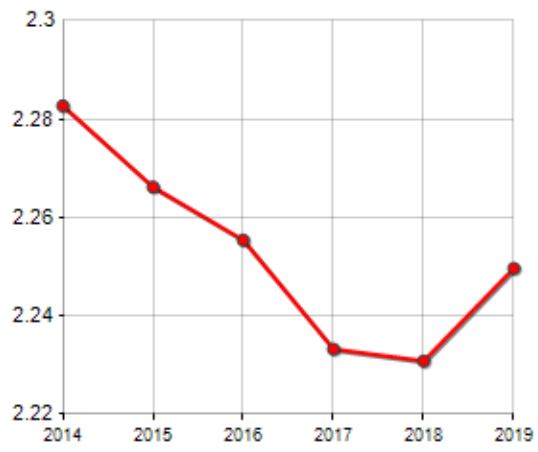

is on 5402° place among 7903 municipalities per % Divorced Males/ Divorced Females

is on 2202° place among 7903 municipalities per % Widows (Male/Female)