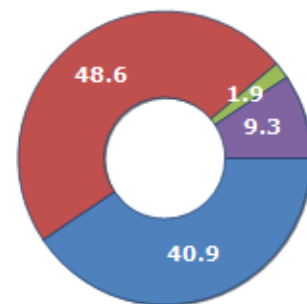

Resident families and related trend since (Year 2019), the average number of members of the family and its related trend since (Year 2019), civil status: bachelors/Bachelorette, married, divorced and widows / widowers in
Municipality of ARCE

CIVIL STATUS (YEAR 2018)

Civil Status	(n.)	%
Bachelors	1,268	22.51
Bachelorette	1,019	18.09
Married Males	1,377	24.45
Married Females	1,342	23.82
Divorced Males	45	0.80
Divorced Females	59	1.05
Widowers	91	1.62
Widows	432	7.67
Total Residents	5,633	100.00

FAMILIES TREND

Year	Families (N.)	Variation % on previous year	Average components
2014	2,533	-	2.28
2015	2,540	+0.28	2.27
2016	2,526	-0.55	2.26
2017	2,539	+0.51	2.23
2018	2,531	-0.32	2.23
2019	2,488	-1.70	2.25

Average annual variation (2014/2019): **-0.36**

Average annual variation (2016/2019): **-0.50**

CIVIL STATUS (YEAR 2018)

■ Bachelors/Bachelorette
■ Married Males/Married Females
■ Divorced Males/Divorced Females
■ Widowers/Widows

TREND N ° FAMILY MEMBERS

Rankings Municipality of arce

is on 4562° place among 7903 municipalities for average number of components of the family

is on 4688° place among 7903 municipalities per % Bachelors/Bachelorette