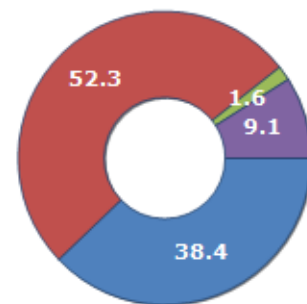

Resident families and related trend since (Year 2019), the average number of members of the family and its related trend since (Year 2019), civil status: bachelors/Bachelorette, married, divorced and widows / widowers in
Municipality of ANTRODOCO

CIVIL STATUS (YEAR 2018)

Civil Status	(n.)	%
Bachelors	558	22.55
Bachelorette	379	15.31
Married Males	637	25.74
Married Females	638	25.78
Divorced Males	21	0.85
Divorced Females	19	0.77
Widowers	42	1.70
Widows	181	7.31
Total Residents	2,475	100.00

FAMILIES TREND

Year	Families (N.)	Variation % on previous year	Average components
2014	1,183	-	2.23
2015	1,155	-2.37	2.24
2016	1,151	-0.35	2.23
2017	1,113	-3.30	2.24
2018	1,109	-0.36	2.22
2019	1,101	-0.72	2.21

Average annual variation (2014/2019): **-1.43**

Average annual variation (2016/2019): **-1.47**

CIVIL STATUS (YEAR 2018)

TREND N ° FAMILY MEMBERS

Rankings Municipality of antrodoco

is on 4992° place among 7903 municipalities for average number of components of the family

is on 6801° place among 7903 municipalities per %