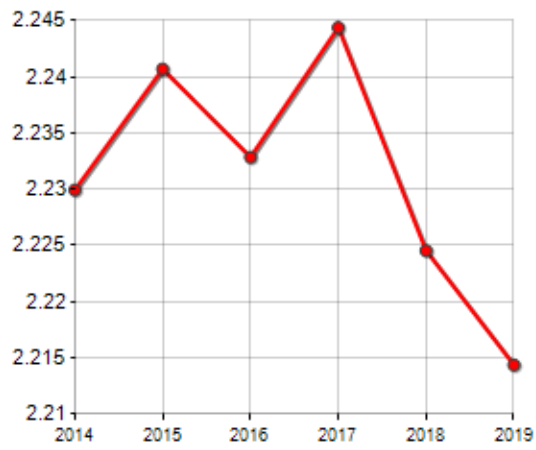

Resident families and related trend since (Year 2019), the average number of members of the family and its related trend since (Year 2019), civil status: bachelors/Bachelorette, married, divorced and widows / widowers in
Municipality of ANTRODOCO

CIVIL STATUS (YEAR 2018)

Civil Status	(n.)	%
Bachelors	558	22.55
Bachelorette	379	15.31
Married Males	637	25.74
Married Females	638	25.78
Divorced Males	21	0.85
Divorced Females	19	0.77
Widowers	42	1.70
Widows	181	7.31
Total Residents	2,475	100.00

FAMILIES TREND

Year	Families (N.)	Variation % on previous year	Average components
2014	1,183	-	2.23
2015	1,155	-2.37	2.24
2016	1,151	-0.35	2.23
2017	1,113	-3.30	2.24
2018	1,109	-0.36	2.22
2019	1,101	-0.72	2.21

Average annual variation (2014/2019): **-1.43**

Average annual variation (2016/2019): **-1.47**

CIVIL STATUS (YEAR 2018)

TREND N ° FAMILY MEMBERS

Rankings Municipality of antrodoco

is on 4992° place among 7903 municipalities for average number of components of the family

is on 6801° place among 7903 municipalities per %

Bachelors/Bachelorette

is on 5826° place among 7903 municipalities per % Divorced Males/ Divorced Females

is on 2456° place among 7903 municipalities per % Widows (Male/Female)