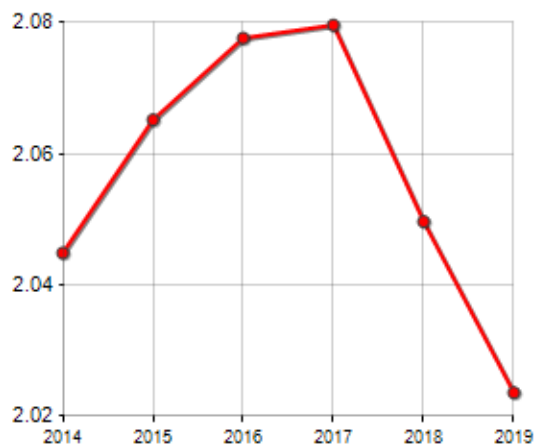

Resident families and related trend since (Year 2019), the average number of members of the family and its related trend since (Year 2019), civil status: bachelors/Bachelorette, married, divorced and widows / widowers in
Municipality of ANTILLO

CIVIL STATUS (YEAR 2018)

Civil Status	(n.)	%
Bachelors	212	24.42
Bachelorette	163	18.78
Married Males	206	23.73
Married Females	193	22.24
Divorced Males	7	0.81
Divorced Females	8	0.92
Widowers	12	1.38
Widows	67	7.72
Total Residents	868	100.00

FAMILIES TREND

Year	Families (N.)	Variation % on previous year	Average components
2014	446	-	2.04
2015	445	-0.22	2.07
2016	438	-1.57	2.08
2017	427	-2.51	2.08
2018	423	-0.94	2.05
2019	425	+0.47	2.02

Average annual variation (2014/2019): **-0.96**

Average annual variation (2016/2019): **-1.00**

CIVIL STATUS (YEAR 2018)

TREND N ° FAMILY MEMBERS

Rankings Municipality of antillo

is on 6728° place among 7903 municipalities for average number of components of the family

is on 1690° place among 7903 municipalities per % Bachelors/Bachelorette

is on 5632° place among 7903 municipalities per % Divorced Males/ Divorced Females

is on 2407° place among 7903 municipalities per % Widows (Male/Female)