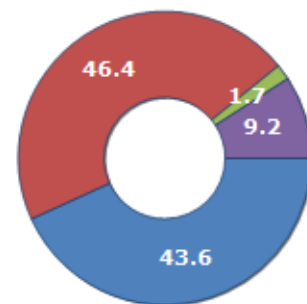

Resident families and related trend since (Year 2019), the average number of members of the family and its related trend since (Year 2019), civil status: bachelors/Bachelorette, married, divorced and widows / widowers in
Municipality of ANTILLO

CIVIL STATUS (YEAR 2018)

Civil Status	(n.)	%
Bachelors	212	24.42
Bachelorette	163	18.78
Married Males	206	23.73
Married Females	193	22.24
Divorced Males	7	0.81
Divorced Females	8	0.92
Widowers	12	1.38
Widows	67	7.72
Total Residents	868	100.00

FAMILIES TREND

Year	Families (N.)	Variation % on previous year	Average components
2014	446	-	2.04
2015	445	-0.22	2.07
2016	438	-1.57	2.08
2017	427	-2.51	2.08
2018	423	-0.94	2.05
2019	425	+0.47	2.02

Average annual variation (2014/2019): **-0.96**

Average annual variation (2016/2019): **-1.00**

CIVIL STATUS (YEAR 2018)

TREND N ° FAMILY MEMBERS

Rankings Municipality of antillo

is on 6728° place among 7903 municipalities for average number of components of the family

is on 1690° place among 7903 municipalities per % Bachelors/Bachelorette