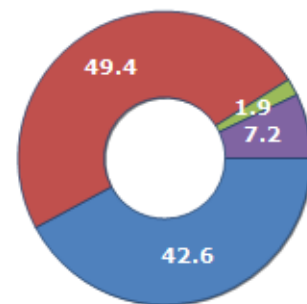

Resident families and related trend since (Year 2019), the average number of members of the family and its related trend since (Year 2019), civil status: bachelors/Bachelorette, married, divorced and widows / widowers in
Municipality of AGRIGENTO

CIVIL STATUS (YEAR 2018)

Civil Status	(n.)	%
Bachelors	13,554	22.99
Bachelorette	11,293	19.15
Married Males	14,369	24.37
Married Females	14,443	24.50
Divorced Males	440	0.75
Divorced Females	681	1.16
Widowers	610	1.03
Widows	3,566	6.05
Total Residents	58,956	100.00

FAMILIES TREND

Year	Families (N.)	Variation % on previous year	Average components
2014	23,827	-	2.50
2015	23,924	+0.41	2.50
2016	24,053	+0.54	2.48
2017	24,128	+0.31	2.46
2018	24,373	+1.02	2.41
2019	24,693	+1.31	2.36

Average annual variation (2014/2019): **+0.72**

Average annual variation (2016/2019): **+0.88**

CIVIL STATUS (YEAR 2018)

■ Bachelors/Bachelorette
■ Married Males/Married Females
■ Divorced Males/Divorced Females
■ Widowers/Widows

TREND N ° FAMILY MEMBERS

Rankings Municipality of agrigento

is on 2941° place among 7903 municipalities for average number of components of the family

is on 2613° place among 7903 municipalities per % Bachelors/Bachelorette