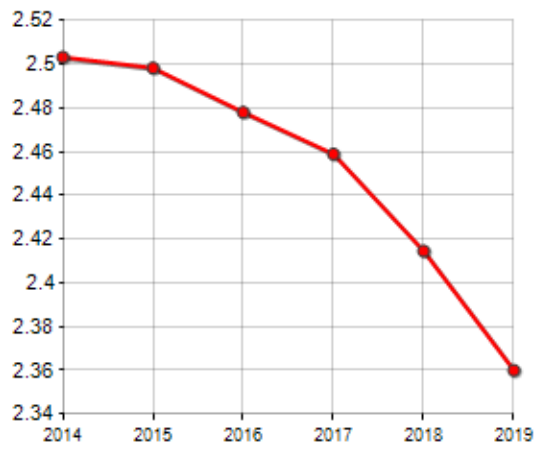

is on 5296° place among 7903 municipalities per % Divorced Males/ Divorced Females

is on 5337° place among 7903 municipalities per % Widows (Male/Female)