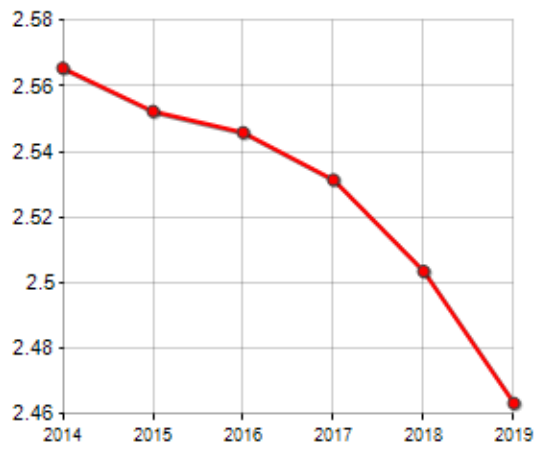

is on 104° place among 107 provinces per % Divorced Males/
Divorced Females

is on 45° place among 107 provinces per % Widows (Male/Female)