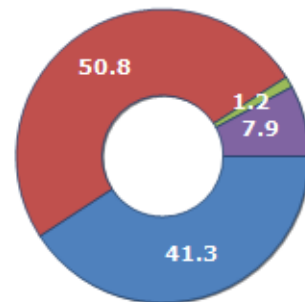

Resident families and related trend since (Year 2019), the average number of members of the family and its related trend since (Year 2019), civil status: bachelors/Bachelorette, married, divorced and widows / widowers in **Province of AGRIGENTO**

CIVIL STATUS (YEAR 2018)

Civil Status	(n.)	%
Bachelors	95,544	21.97
Bachelorette	82,011	18.86
Married Males	108,950	25.05
Married Females	109,132	25.10
Divorced Males	2,236	0.51
Divorced Females	3,063	0.70
Widowers	4,980	1.15
Widows	28,954	6.66
Total Residents	434,870	100.00

FAMILIES TREND

Year	Families (N.)	Variation % on previous year	Average components
2014	174,523	-	2.57
2015	174,401	-0.07	2.55
2016	173,635	-0.44	2.55
2017	173,134	-0.29	2.53
2018	173,417	+0.16	2.50
2019	174,411	+0.57	2.46

Average annual variation (2014/2019): **-0.01**

Average annual variation (2016/2019): **+0.15**

CIVIL STATUS (YEAR 2018)

TREND N ° FAMILY MEMBERS

Rankings Province of agrigento

is on 12° place among 107 provinces for average number of components of the family

is on 67° place among 107 provinces per % Bachelors/Bachelorette